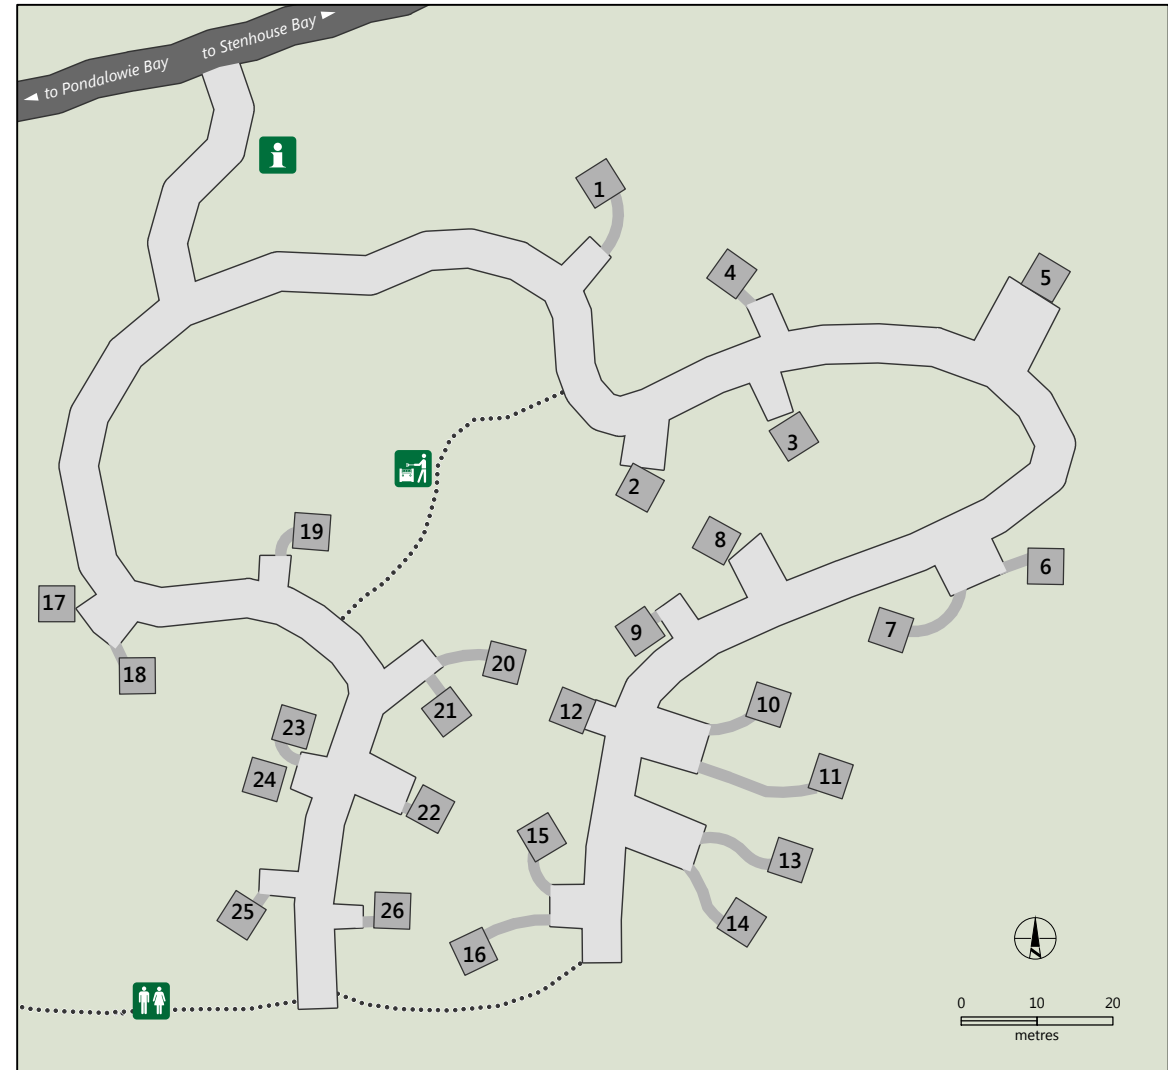

Innes National Park

Government of South Australia

National Parks South Australia

Pandalowie campground

parks.sa.gov.au

DEWNR does not guarantee that this map is error free. Use of the map is at the user's sole risk and the information contained on the map may be subject to change without notice. Cartography by DEWNR, Mapland - 2014

Use this map on your mobile: search Avenza PDF Maps

- | | | |
|---------------------|--------------|-------------------|
| Sealed road | Toilets | Barbecue facility |
| Unsealed road | Campground | Lookout |
| Track | Caravan site | Telephone |
| Walking trail | Bus parking | Information |
| Innes National Park | 9 Camp sites | |