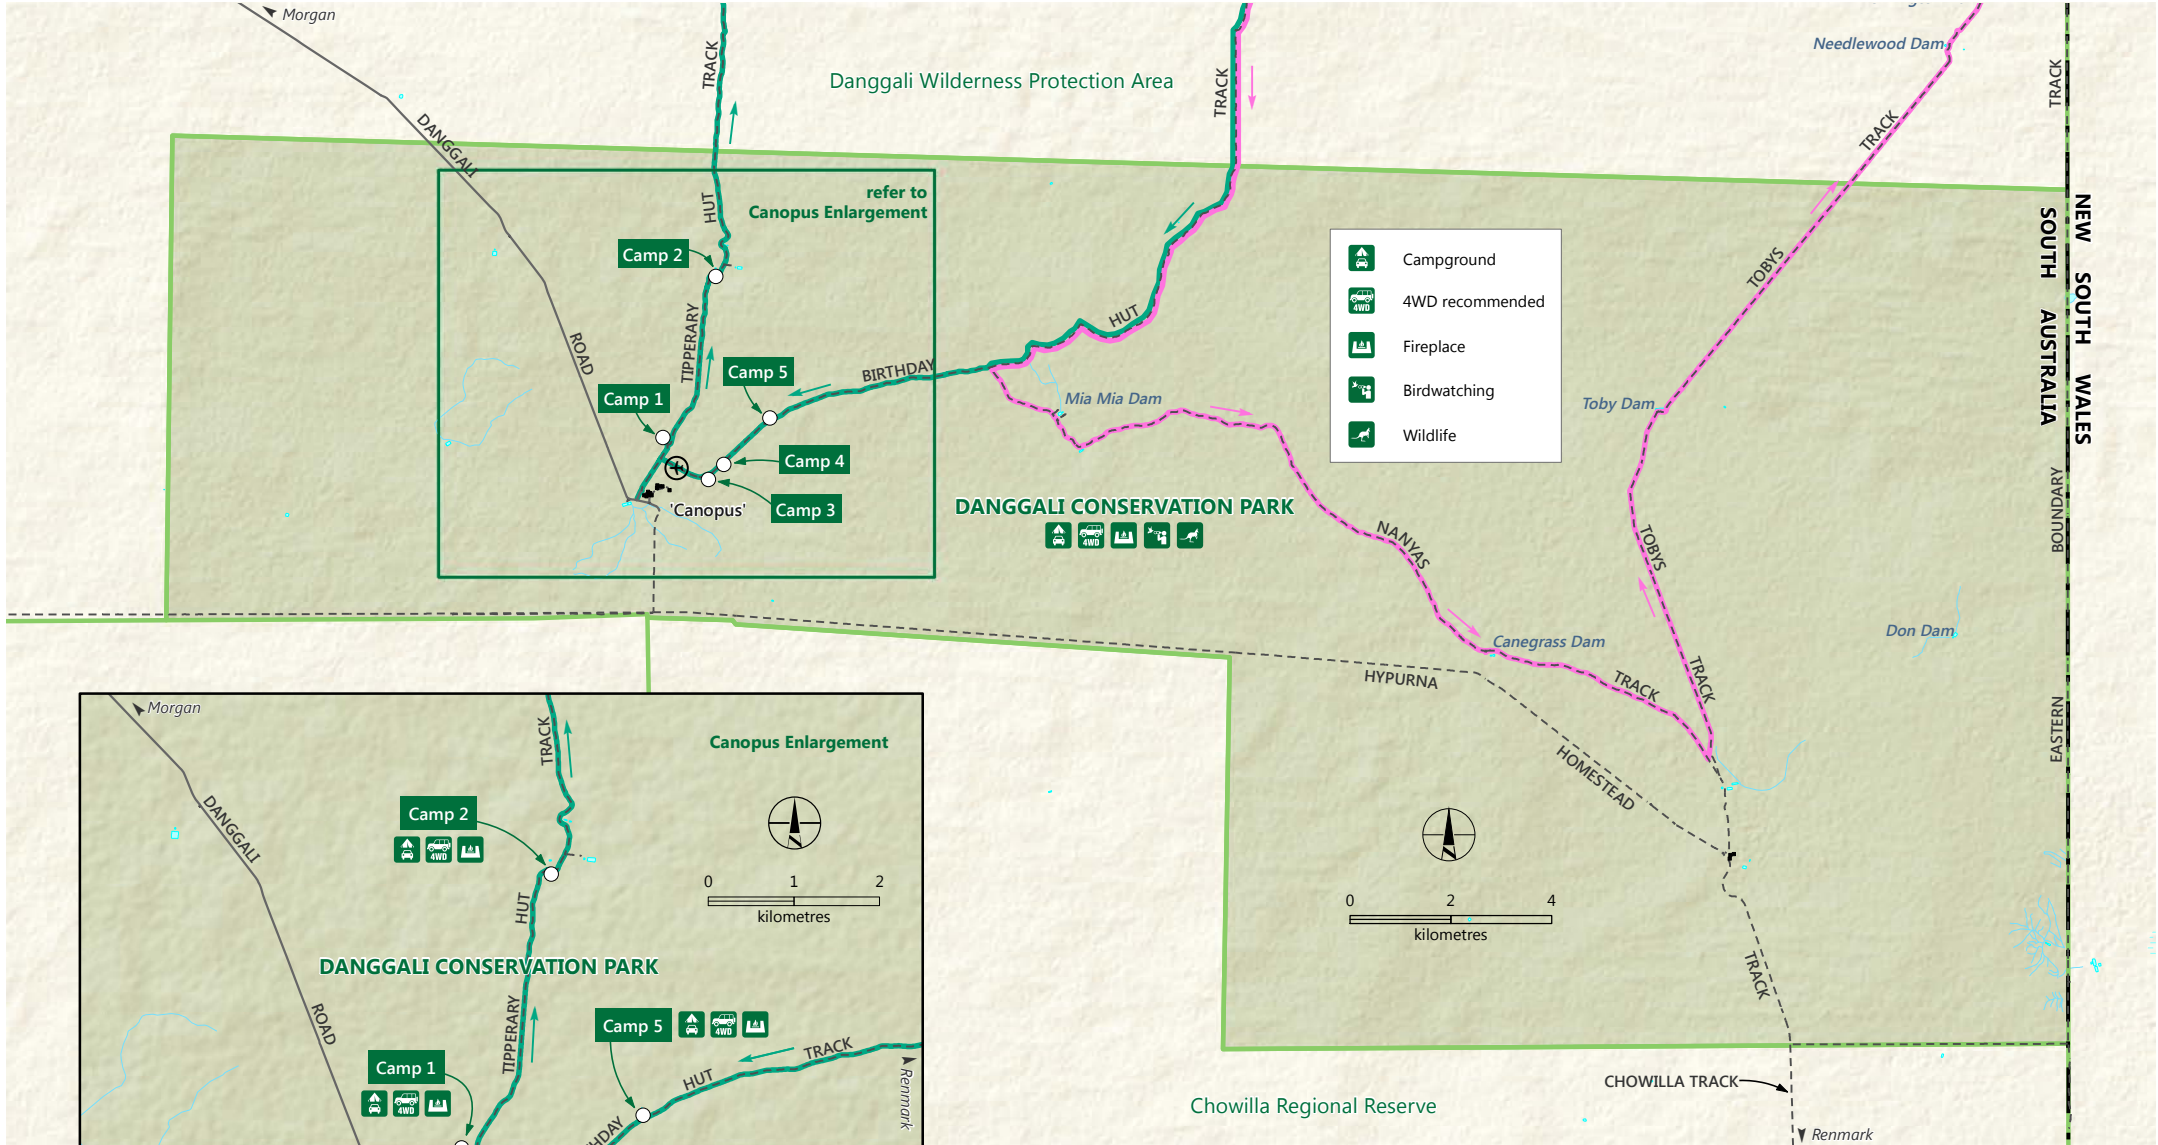

Danggali Conservation Park

Government of South Australia

National Parks South Australia

- Unsealed road
- - - Track
- · - State border
- Nanya Pad Drive
- Tipperary Hut Drive
- Danggali Conservation Park
- Park boundary
- Farm dam
- ⊕ Landing ground; Building
- Direction of drive

DEWNR does not guarantee that this map is error free. Use of the map is at the user's sole risk and the information contained on the map may be subject to change without notice. Cartography by DEW, Mapland - 2018