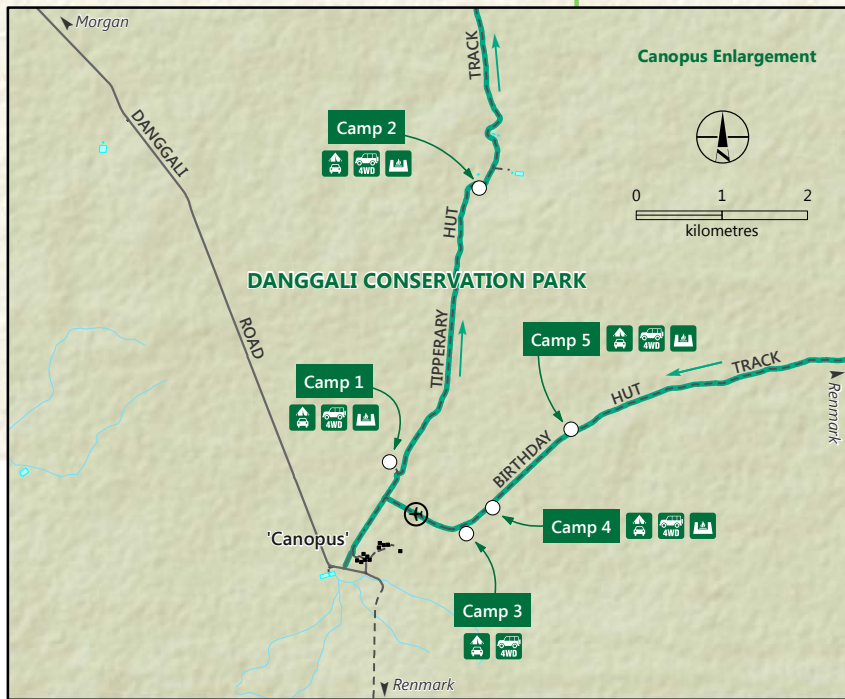

Danggali Conservation Park

Government of South Australia

National Parks South Australia

- Unsealed road
- - - Track
- · - State border
- Nanya Pad Drive
- Tipperary Hut Drive
- Danggali Conservation Park
- Park boundary
- Farm dam
- ⊕ Landing ground; Building
- Direction of drive

DEWNR does not guarantee that this map is error free. Use of the map is at the user's sole risk and the information contained on the map may be subject to change without notice. Cartography by DEW, Mapland - 2018

Visit parks.sa.gov.au
 Get the Avenza PDF Maps app to use park maps on your phone.
 For more information, contact:
 (08) 8580 1800