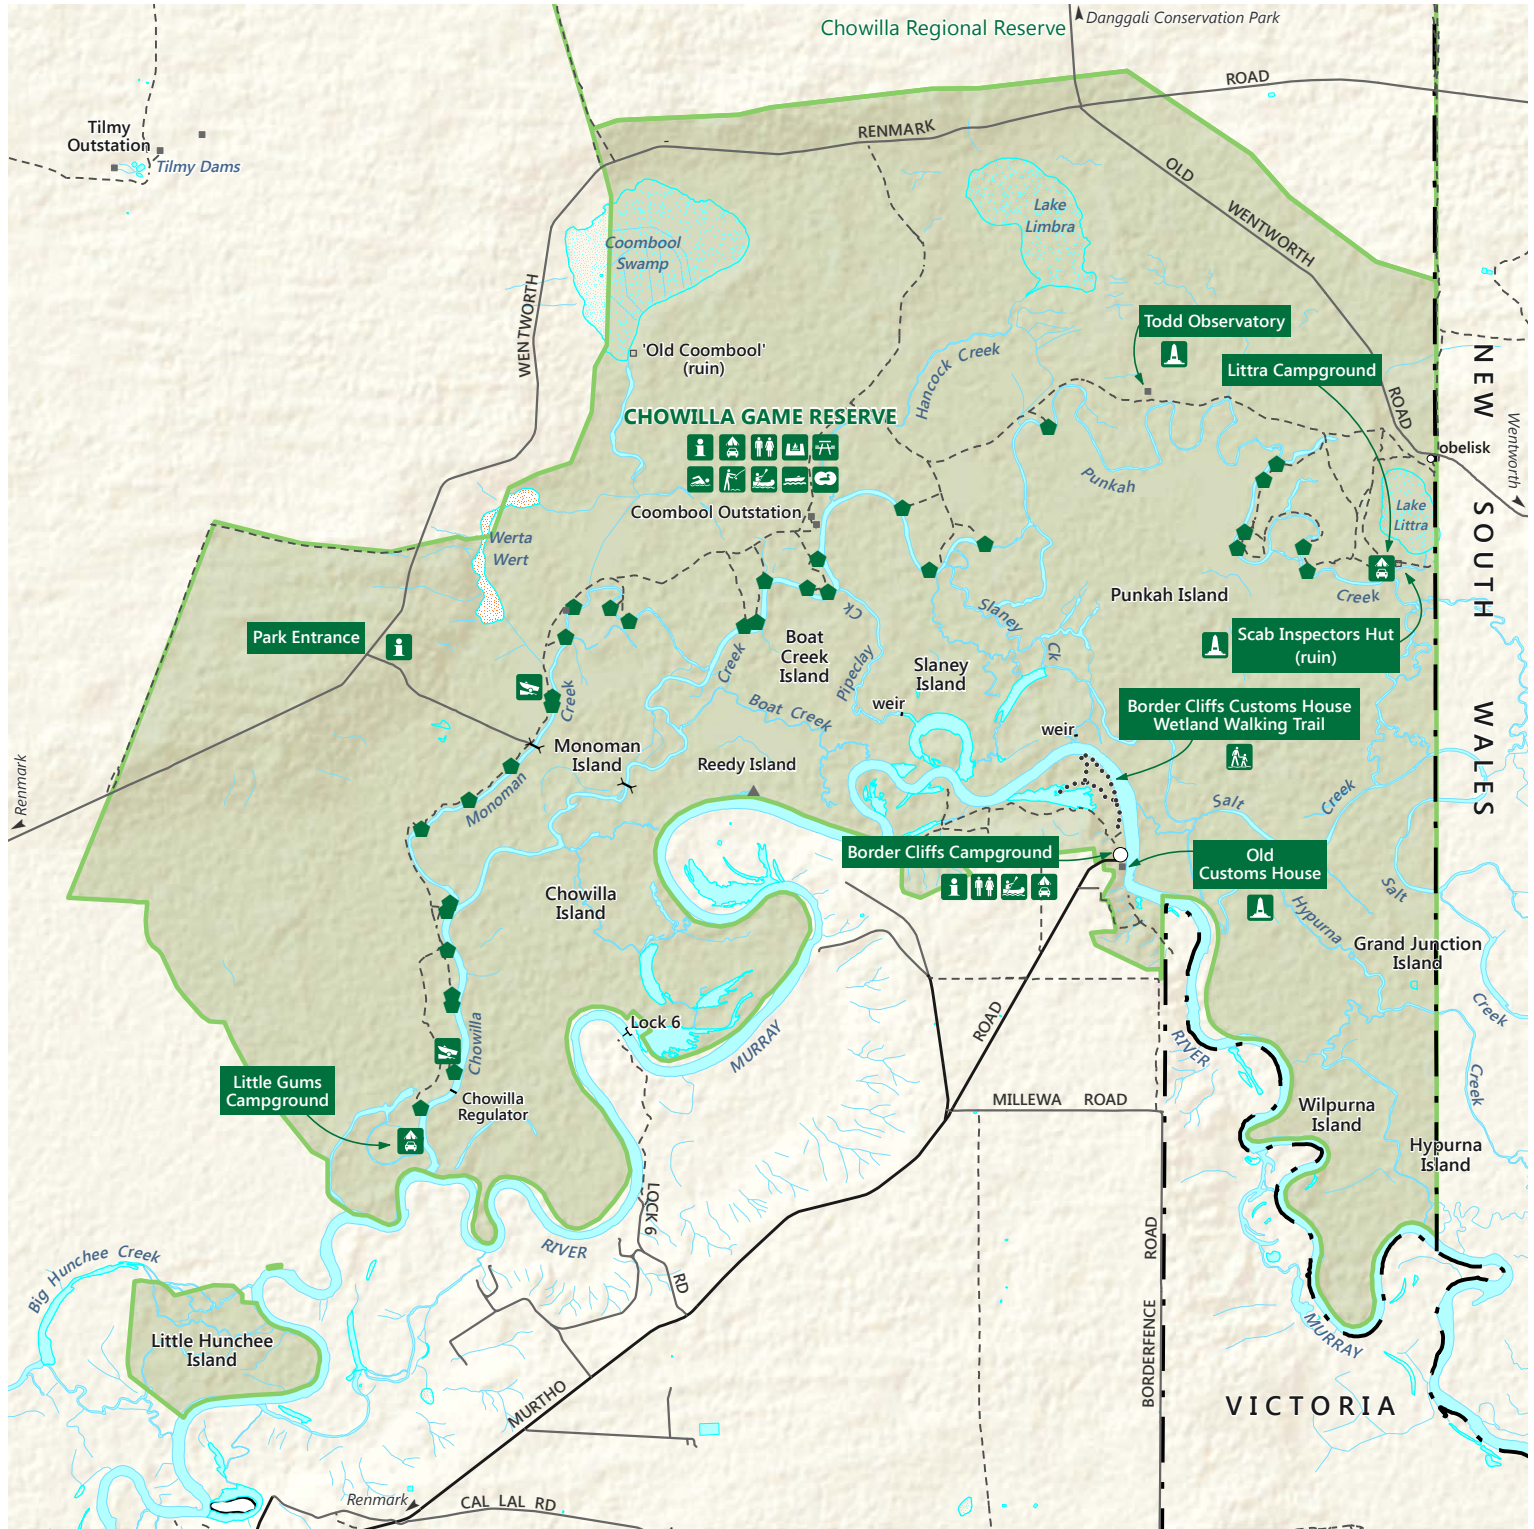

# Chowilla Game Reserve

Government of South Australia

National Parks South Australia

- |  |                                 |  |               |  |               |
|--|---------------------------------|--|---------------|--|---------------|
|  | Chowilla Game Reserve           |  | Sealed road   |  | Swimming      |
|  | Park boundary                   |  | Unsealed road |  | Fishing       |
|  | Water - perennial; intermittent |  | Vehicle track |  | Canoeing      |
|  | Building; Ruin                  |  | Walking trail |  | Boating       |
|  | Hill                            |  | State border  |  | Boat ramp     |
|  | Small camp site                 |  | Toilets       |  | Birdwatching  |
|  | Information                     |  | Campfires     |  | Walking trail |
|  | Campgrounds                     |  | Picnic Table  |  | Historic site |

DEWNR does not guarantee that this map is error free. Use of the map is at the user's sole risk and the information contained on the map may be subject to change without notice. Cartography by DEWNR, Mapland - 2018

Visit [parks.sa.gov.au](http://parks.sa.gov.au)  
Get the Avenza PDF Maps app to use park maps on your phone.  
For more information, contact: (08) 8580 1800