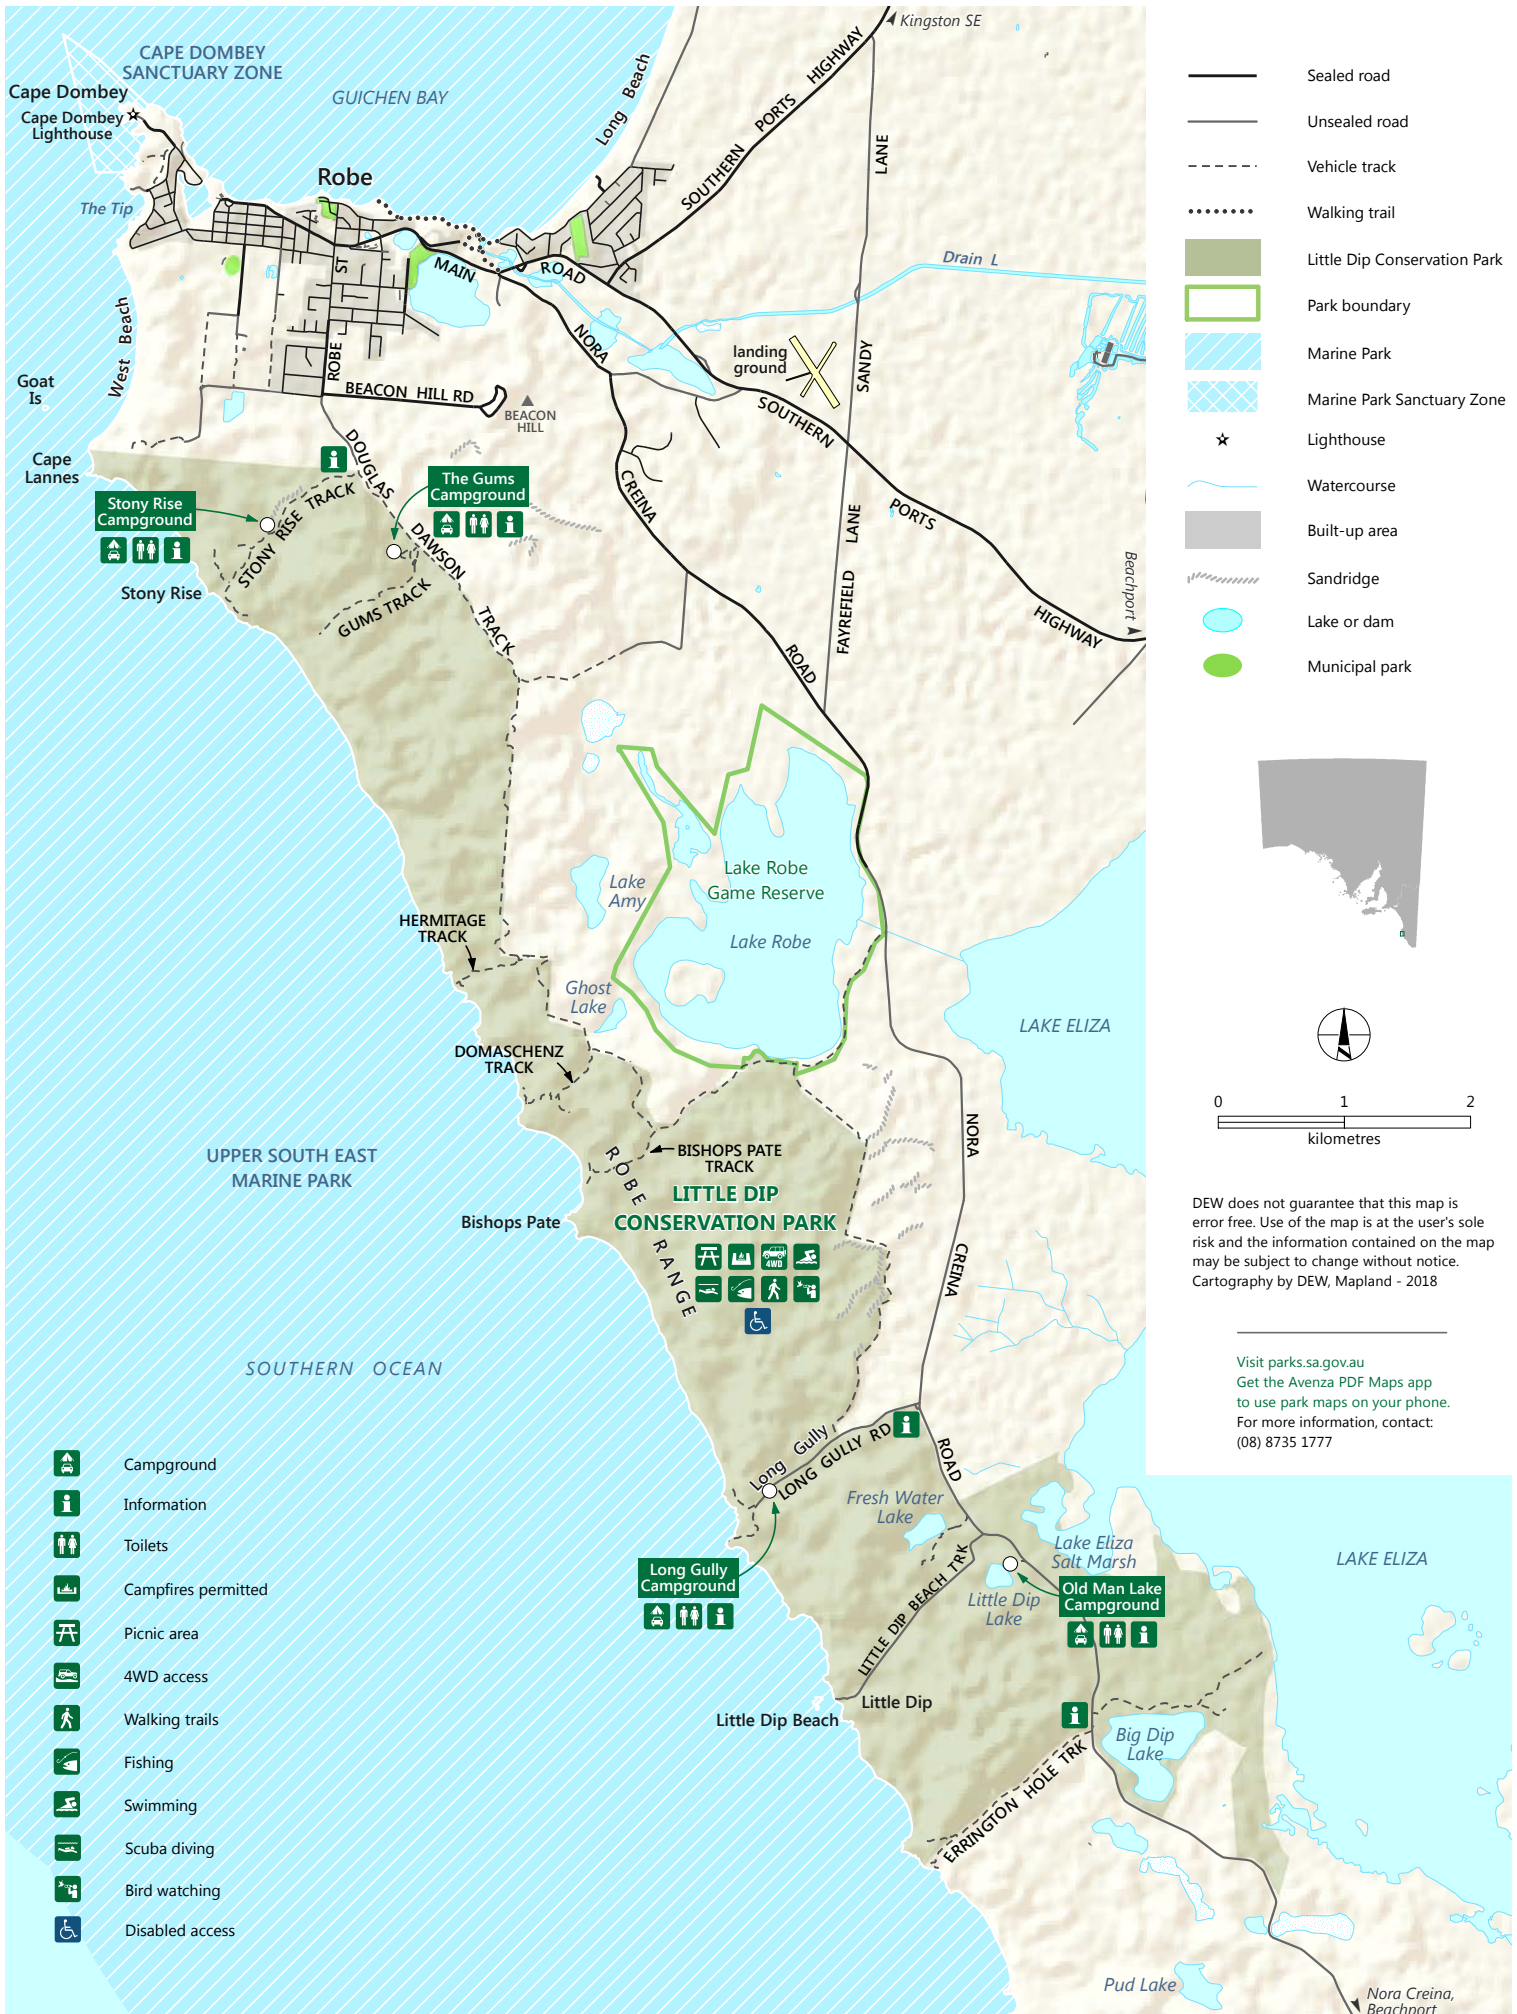

Little Dip Conservation Park

Government of South Australia

National Parks South Australia

- Sealed road
- Unsealed road
- Vehicle track
- Walking trail
- Little Dip Conservation Park
- Park boundary
- Marine Park
- Marine Park Sanctuary Zone
- Lighthouse
- Watercourse
- Built-up area
- Sandridge
- Lake or dam
- Municipal park

DEW does not guarantee that this map is error free. Use of the map is at the user's sole risk and the information contained on the map may be subject to change without notice. Cartography by DEW, Mapland - 2018

Visit parks.sa.gov.au
 Get the Avenza PDF Maps app to use park maps on your phone.
 For more information, contact: (08) 8735 1777

- Campground
- Information
- Toilets
- Campfires permitted
- Picnic area
- 4WD access
- Walking trails
- Fishing
- Swimming
- Scuba diving
- Bird watching
- Disabled access