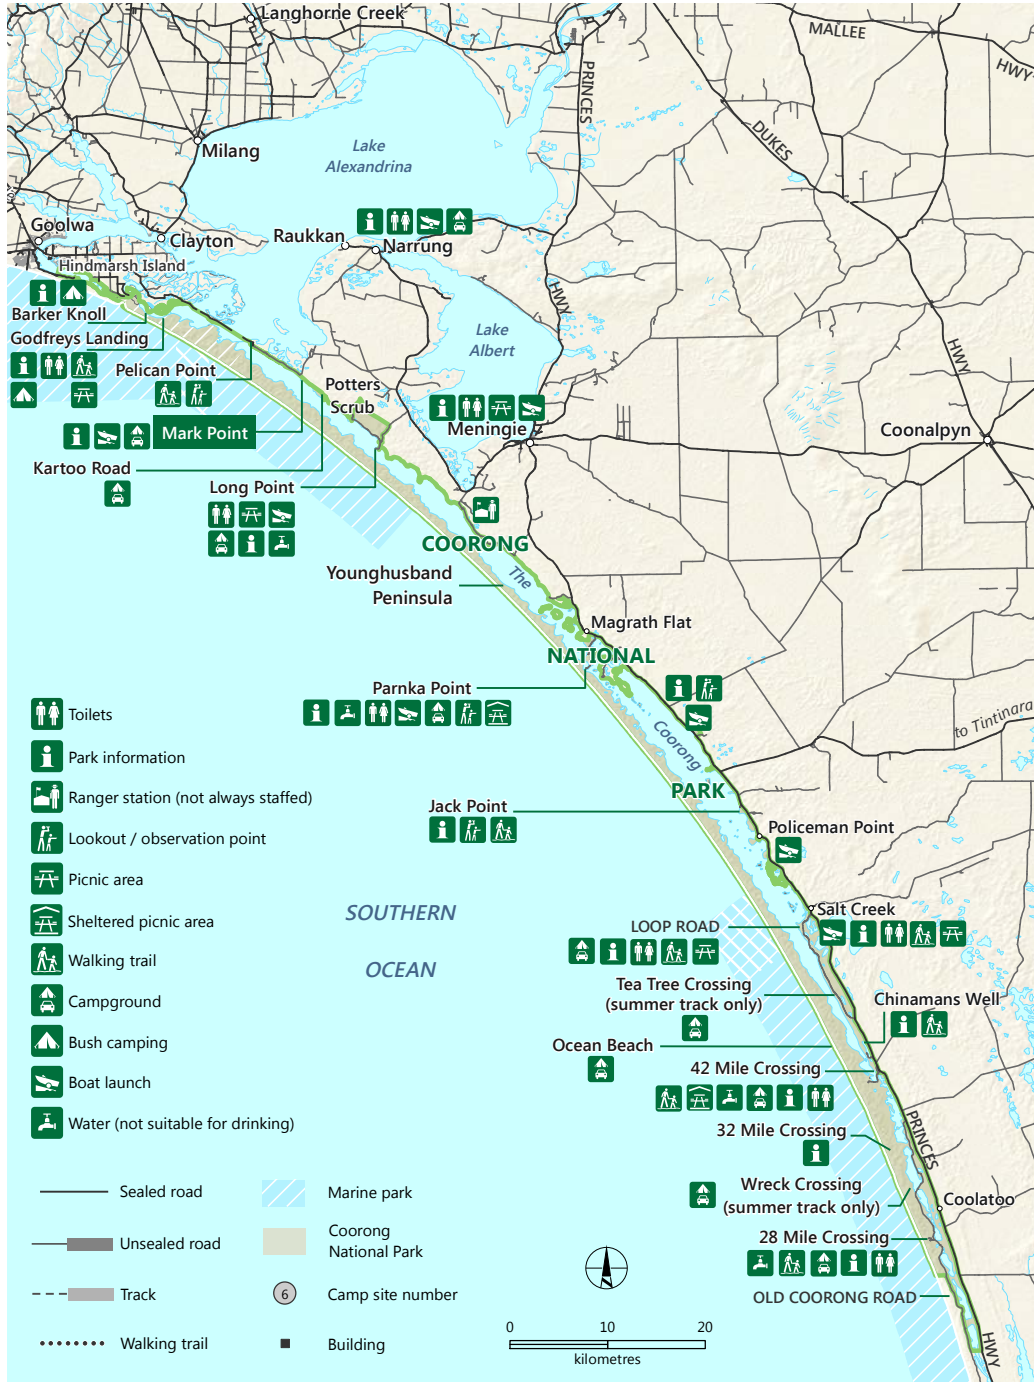

Coorong National Park

Government of South Australia

National Parks South Australia

Mark Point campground

parks.sa.gov.au

DEWNR does not guarantee that this map is error free. Use of the map is at the user's sole risk and the information contained on the map may be subject to change without notice. Cartography by DEWNR, Mapland - 2018

Use this map on your mobile: search Avenza PDF Maps

For more information contact:
 Natural Resources Centre Mount Gambier
 T: 08 8735 1177
www.naturalresources.sa.gov.au/southeast