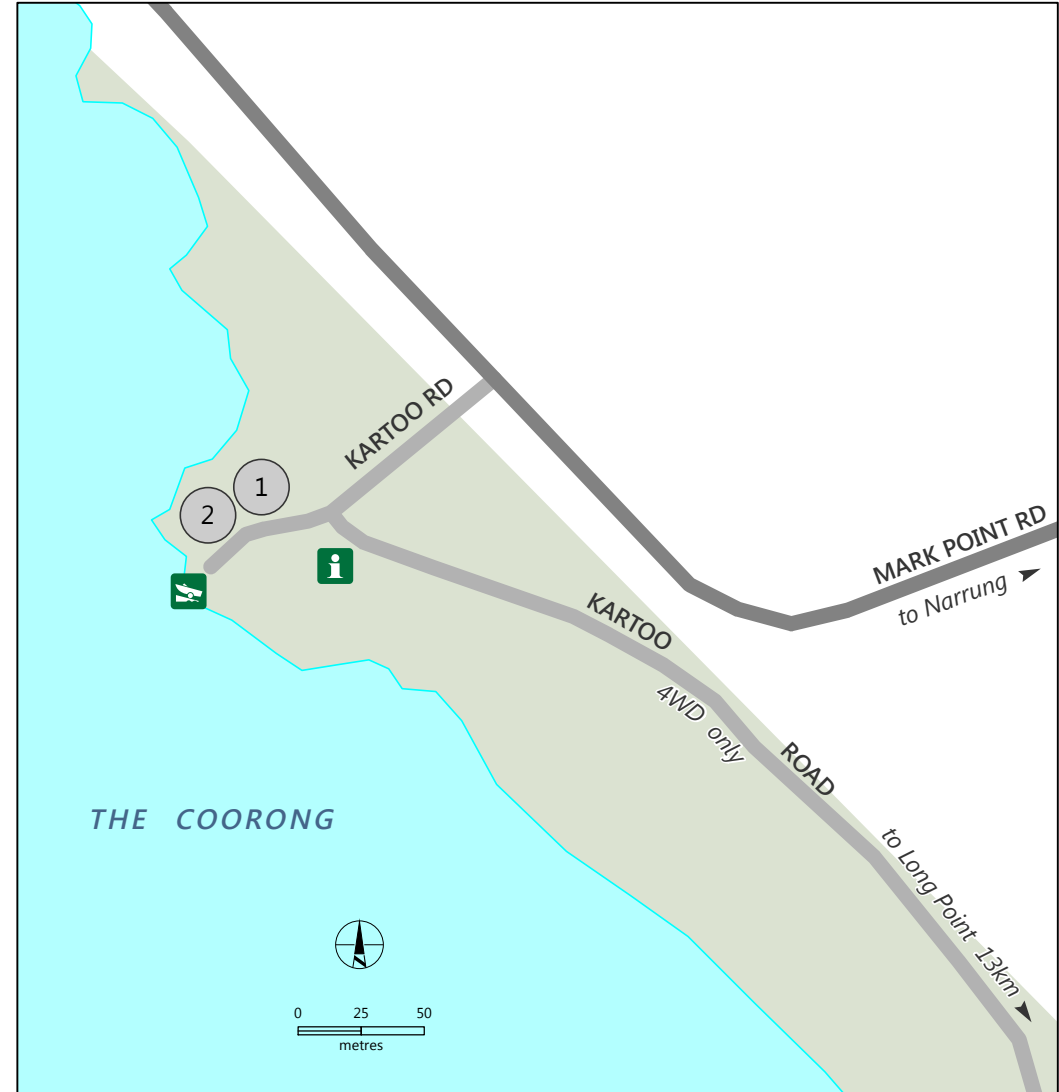

Coorong National Park

Government of South Australia

National Parks South Australia

Mark Point campground

parks.sa.gov.au

DEWNR does not guarantee that this map is error free. Use of the map is at the user's sole risk and the information contained on the map may be subject to change without notice. Cartography by DEWNR, Mapland - 2018

Use this map on your mobile: search Avenza PDF Maps

For more information contact:
 Natural Resources Centre Mount Gambier
 T: 08 8735 1177
www.naturalresources.sa.gov.au/southeast