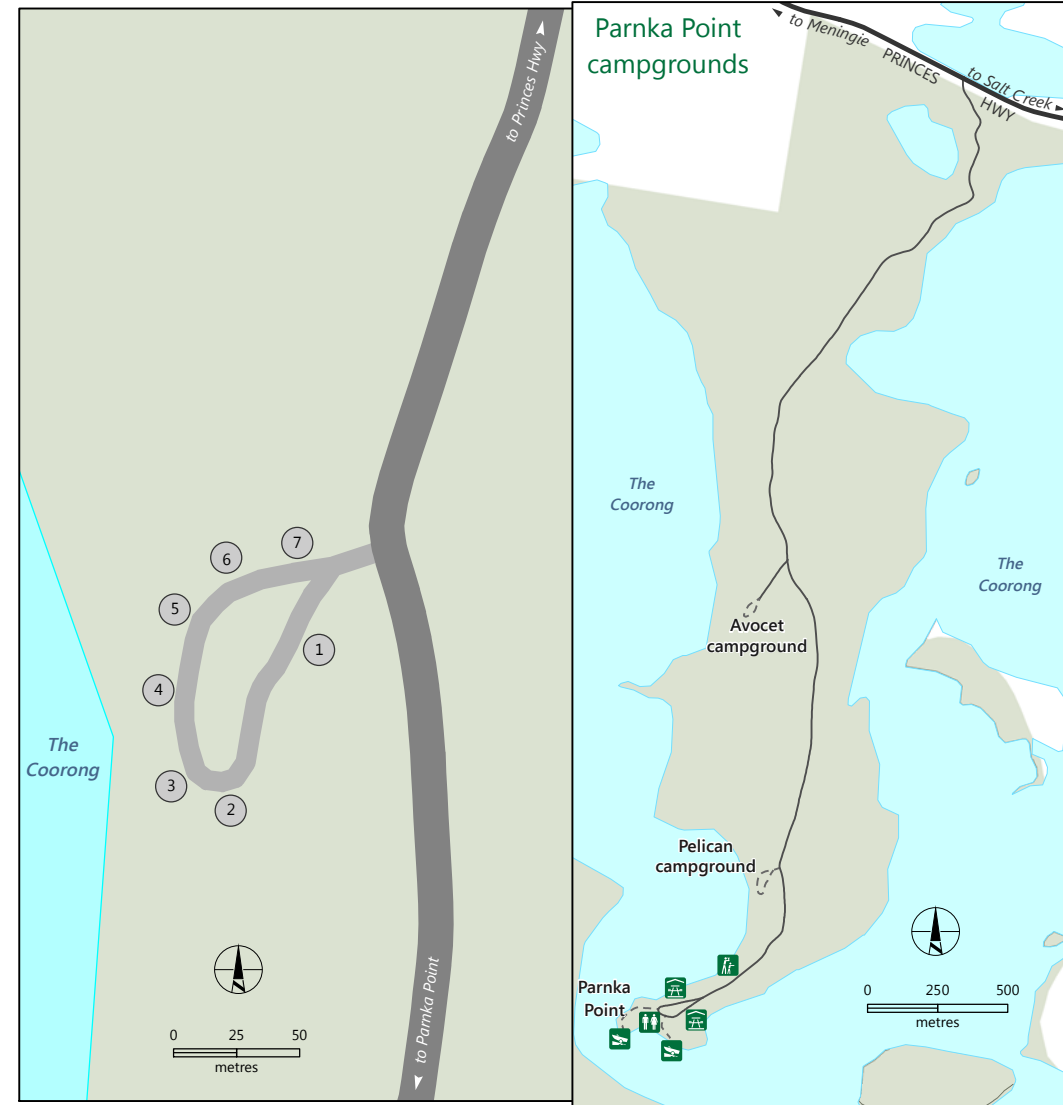

Coorong National Park

Government of South Australia

National Parks South Australia

Pelican campground, Parnka Point

parks.sa.gov.au

DEWNR does not guarantee that this map is error free. Use of the map is at the user's sole risk and the information contained on the map may be subject to change without notice. Cartography by DEWNR, Mapland - 2015