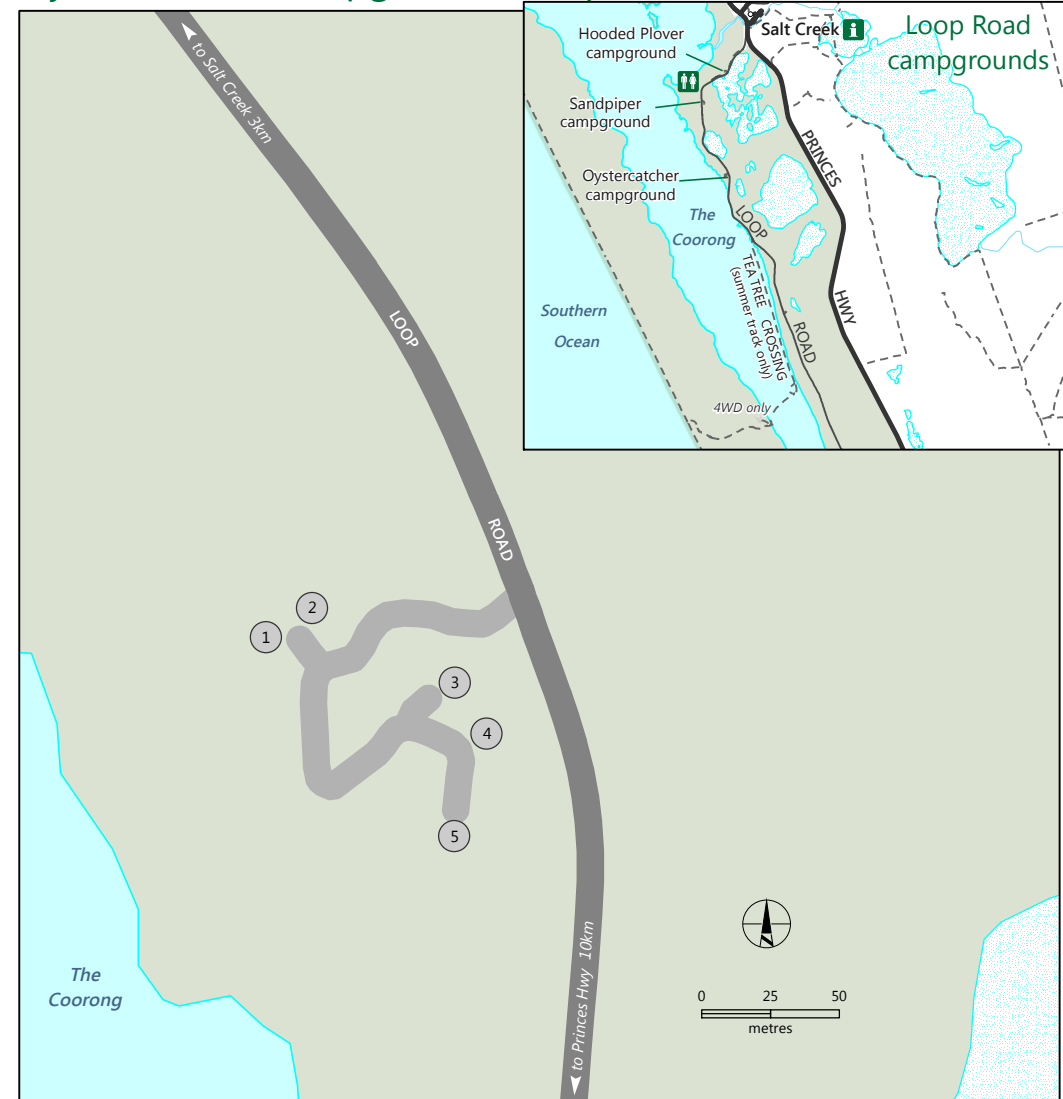

Coorong National Park

Government of South Australia

National Parks South Australia

Oystercatcher campground, Loop Road

parks.sa.gov.au

DEWNR does not guarantee that this map is error free. Use of the map is at the user's sole risk and the information contained on the map may be subject to change without notice. Cartography by DEWNR, Mapland - 2015