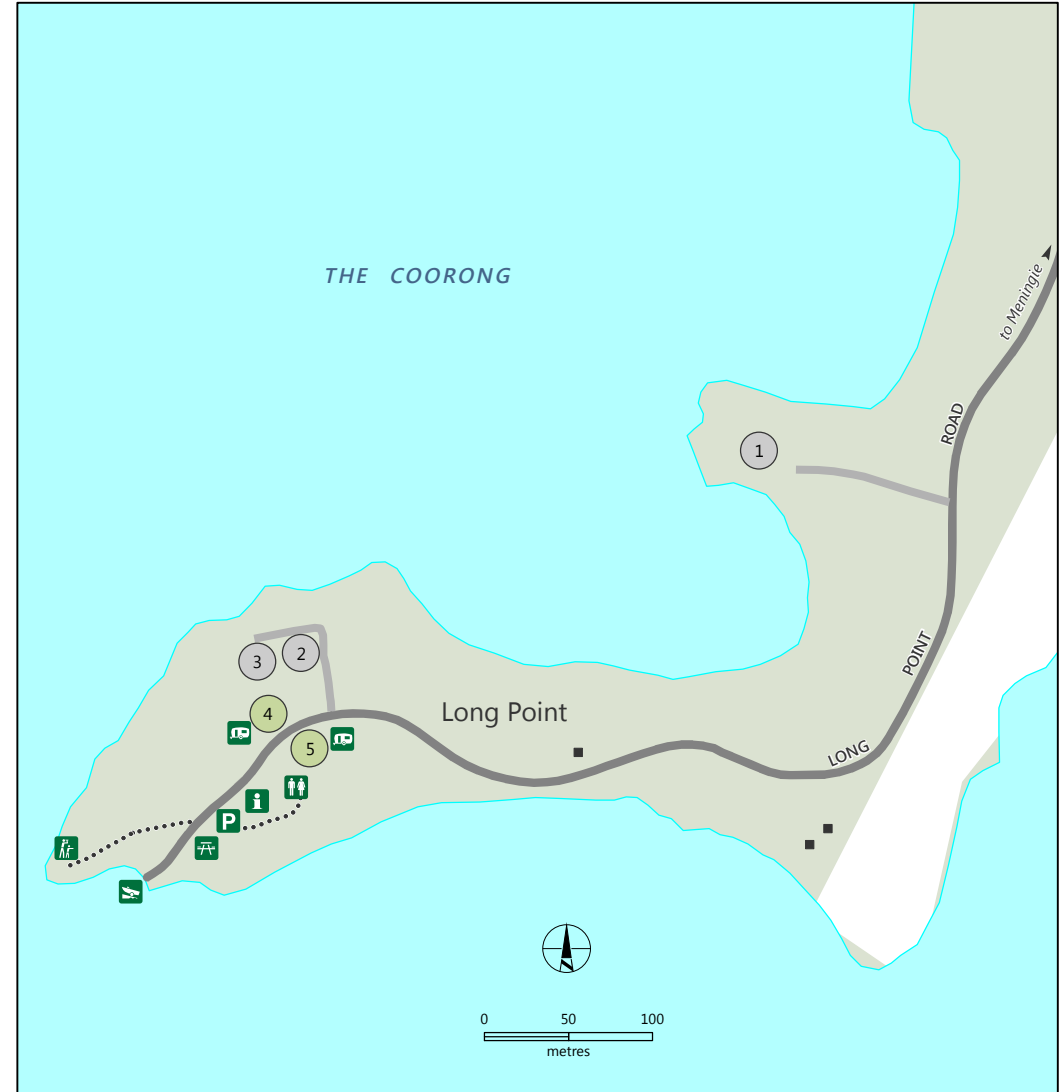

Coorong National Park

Government of South Australia

National Parks South Australia

Long Point campground

parks.sa.gov.au

DEWNR does not guarantee that this map is error free. Use of the map is at the user's sole risk and the information contained on the map may be subject to change without notice. Cartography by DEWNR, Mapland - 2018

Use this map on your mobile: search Avenza PDF Maps

For more information contact:
 Natural Resources Centre Mount Gambier
 T: 08 8735 1177
www.naturalresources.sa.gov.au/southeast