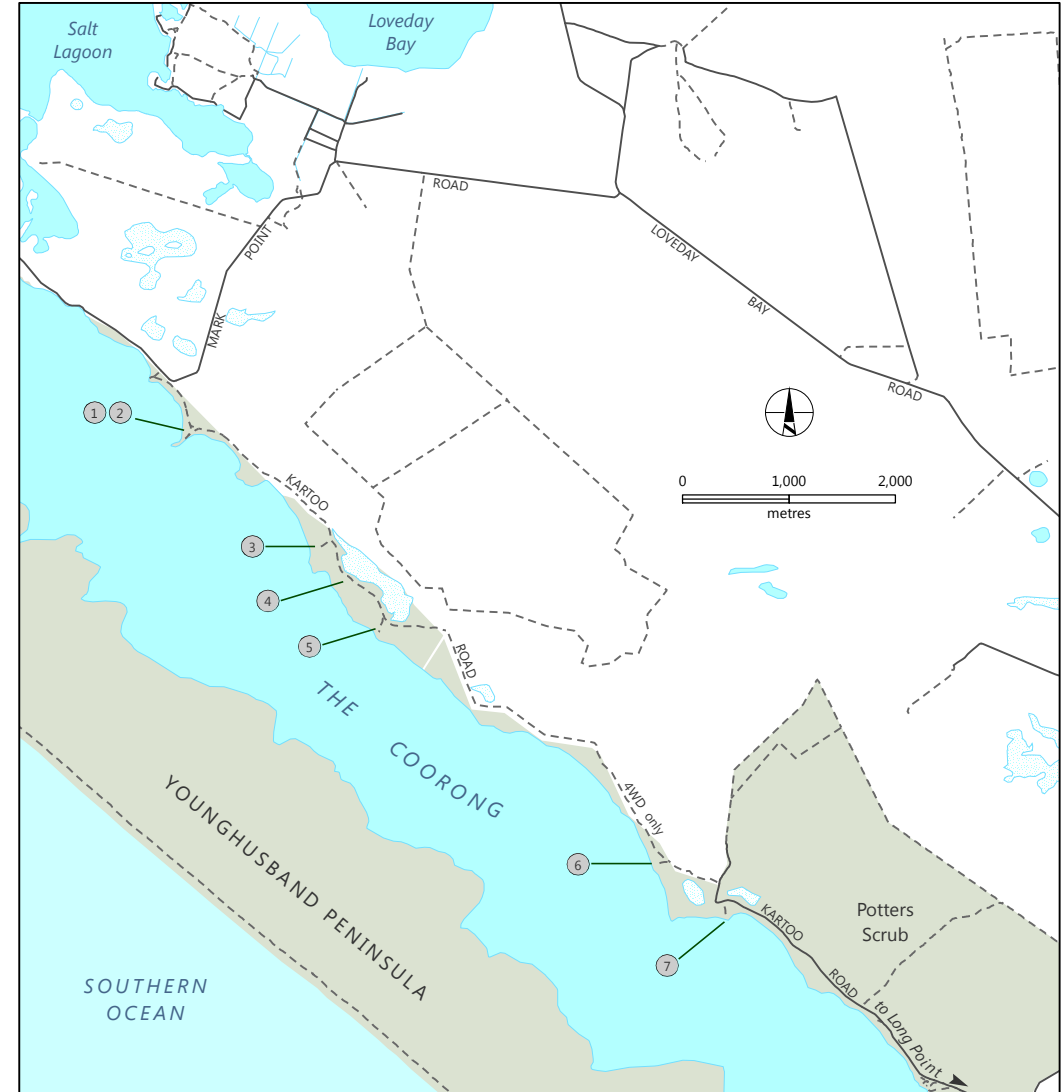

Coorong National Park

Government of South Australia

National Parks South Australia

Kartoo Road campsites

parks.sa.gov.au

DEWNR does not guarantee that this map is error free. Use of the map is at the user's sole risk and the information contained on the map may be subject to change without notice. Cartography by DEWNR, Mapland - 2015