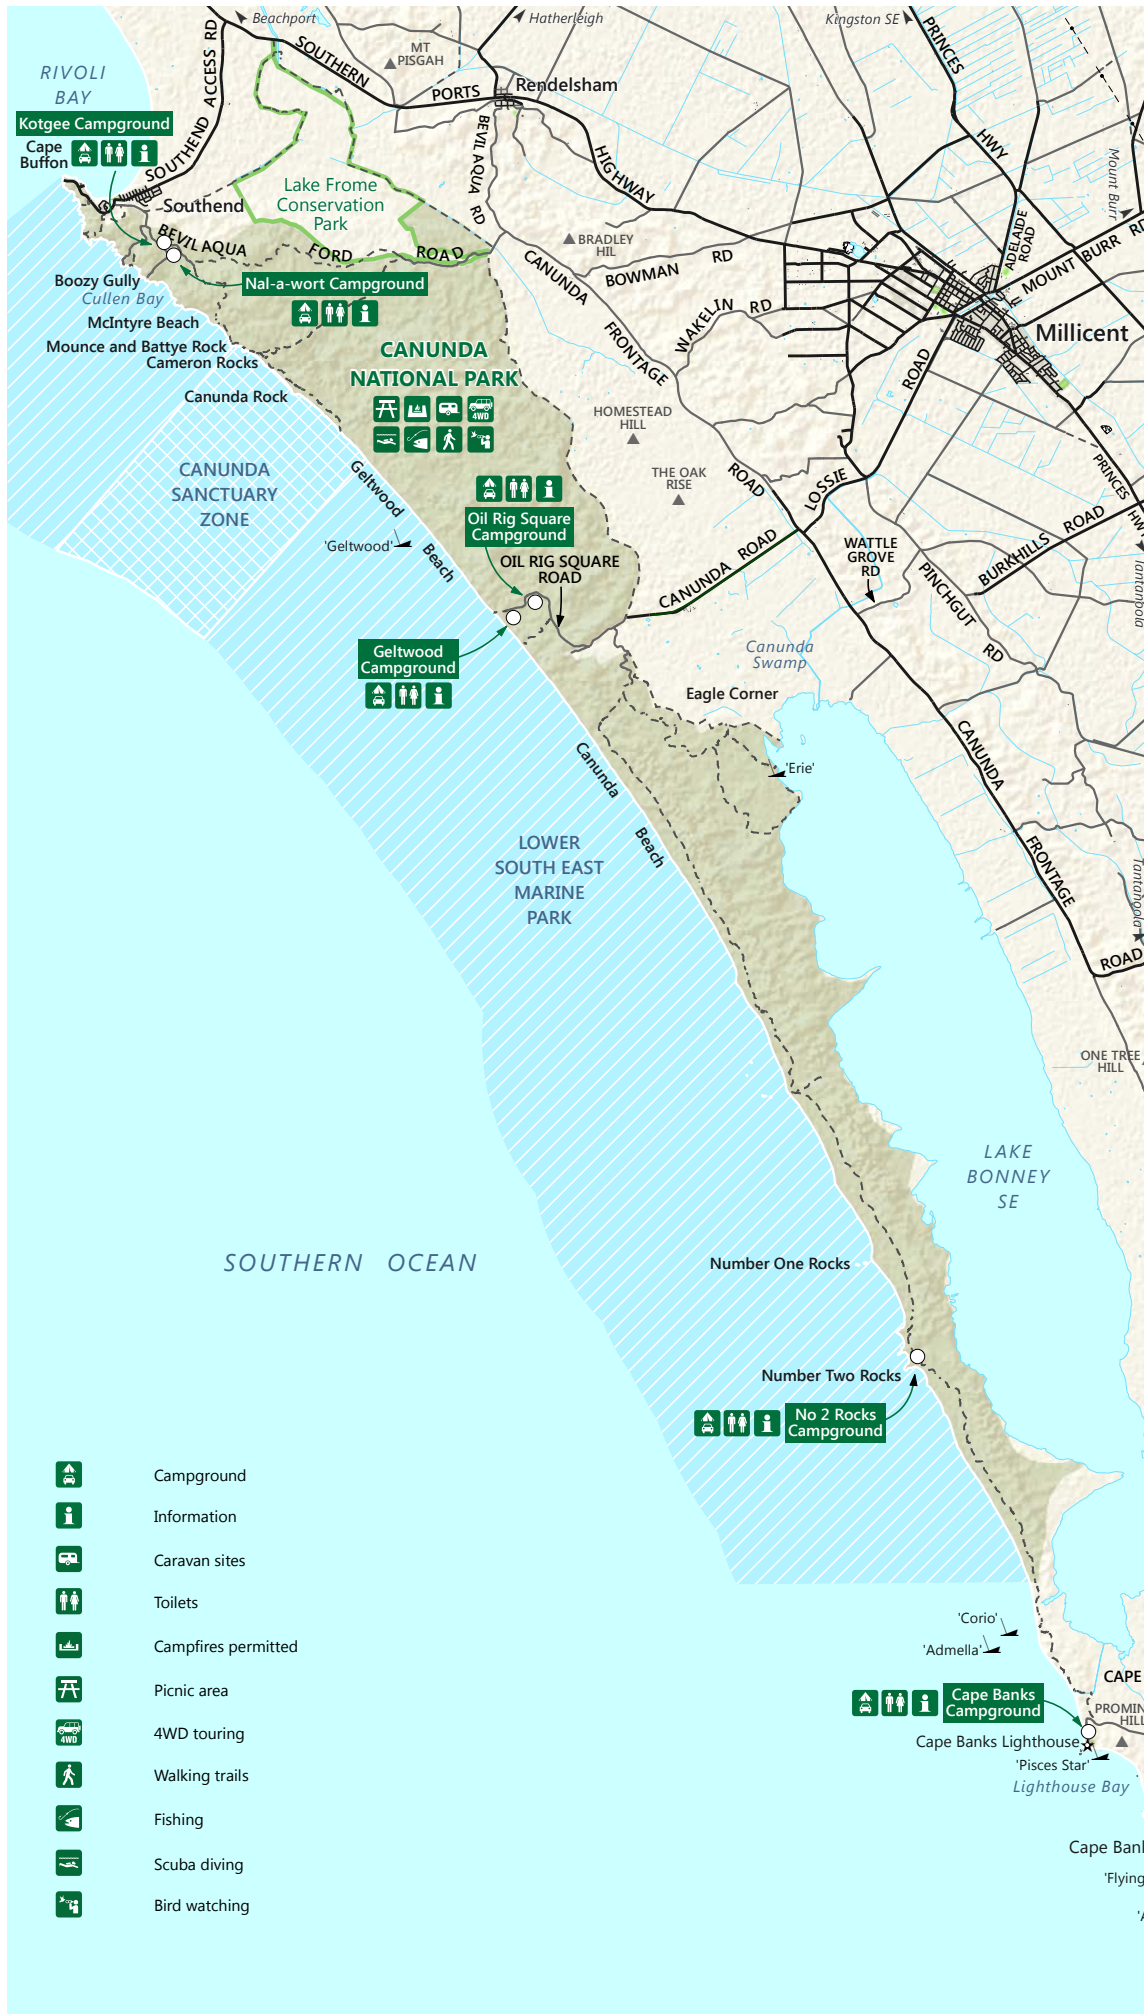

Canunda National Park

Government of South Australia

National Parks South Australia

- Sealed road
- Unsealed road
- Vehicle track
- Walking trail
- Canunda National Park
- Park boundary
- Marine Park
- Marine Park Sanctuary Zone
- Lighthouse
- Watercourse
- Built-up area
- Lake or dam

DEW does not guarantee that this map is error free. Use of the map is at the user's sole risk and the information contained on the map may be subject to change without notice. Cartography by DEW, Mapland - 2018

- Campground
- Information
- Caravan sites
- Toilets
- Campfires permitted
- Picnic area
- 4WD touring
- Walking trails
- Fishing
- Scuba diving
- Bird watching

Visit parks.sa.gov.au
 Get the Avenza PDF Maps app to use park maps on your phone.
 For more information, contact:
 (08) 8735 1177