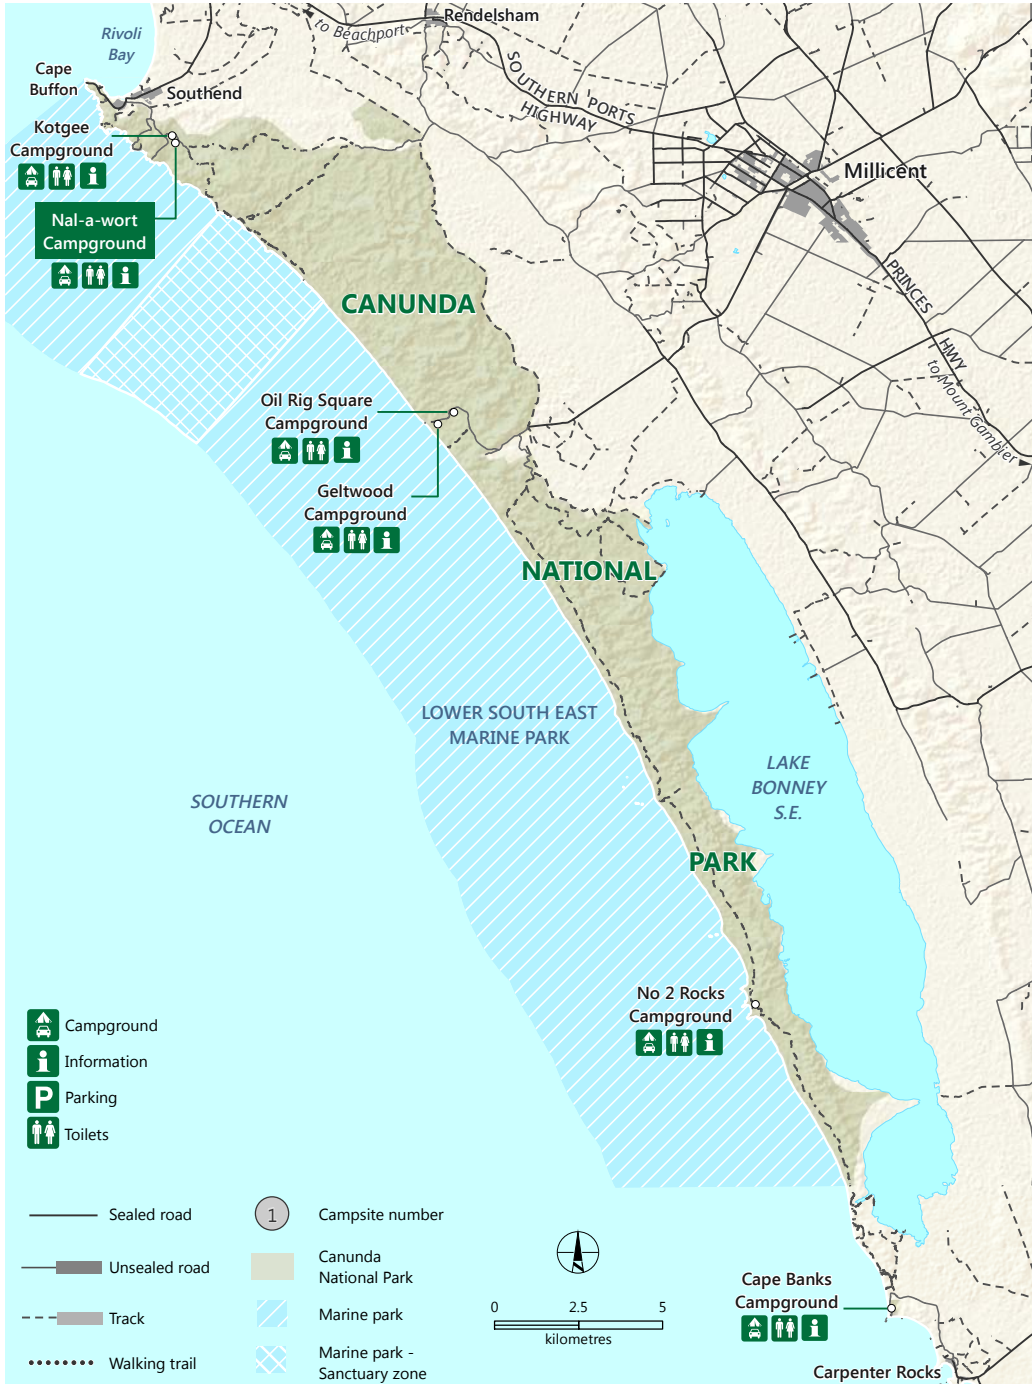

# Canunda National Park

Government of South Australia

National Parks South Australia

## Nal-a-wort campground

DEW does not guarantee that this map is error free. Use of the map is at the user's sole risk and the information contained on the map may be subject to change without notice. Cartography by DEW, Mapland - 2019