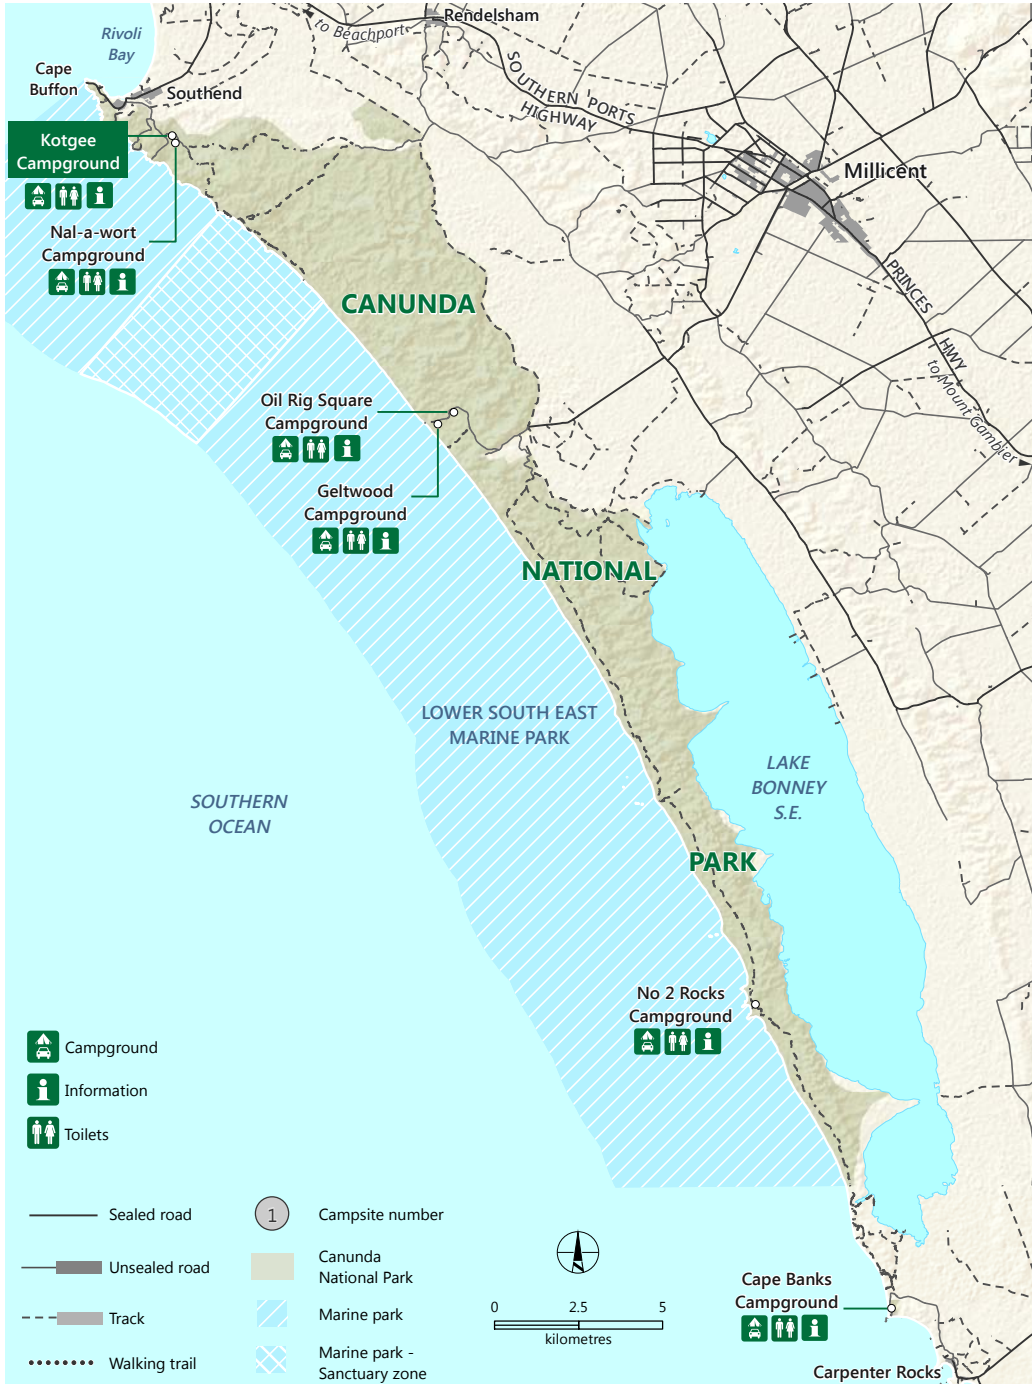

# Canunda National Park

Government of South Australia

National Parks South Australia

## Kotgee campground

DEW does not guarantee that this map is error free. Use of the map is at the user's sole risk and the information contained on the map may be subject to change without notice. Cartography by DEW, Mapland - 2019