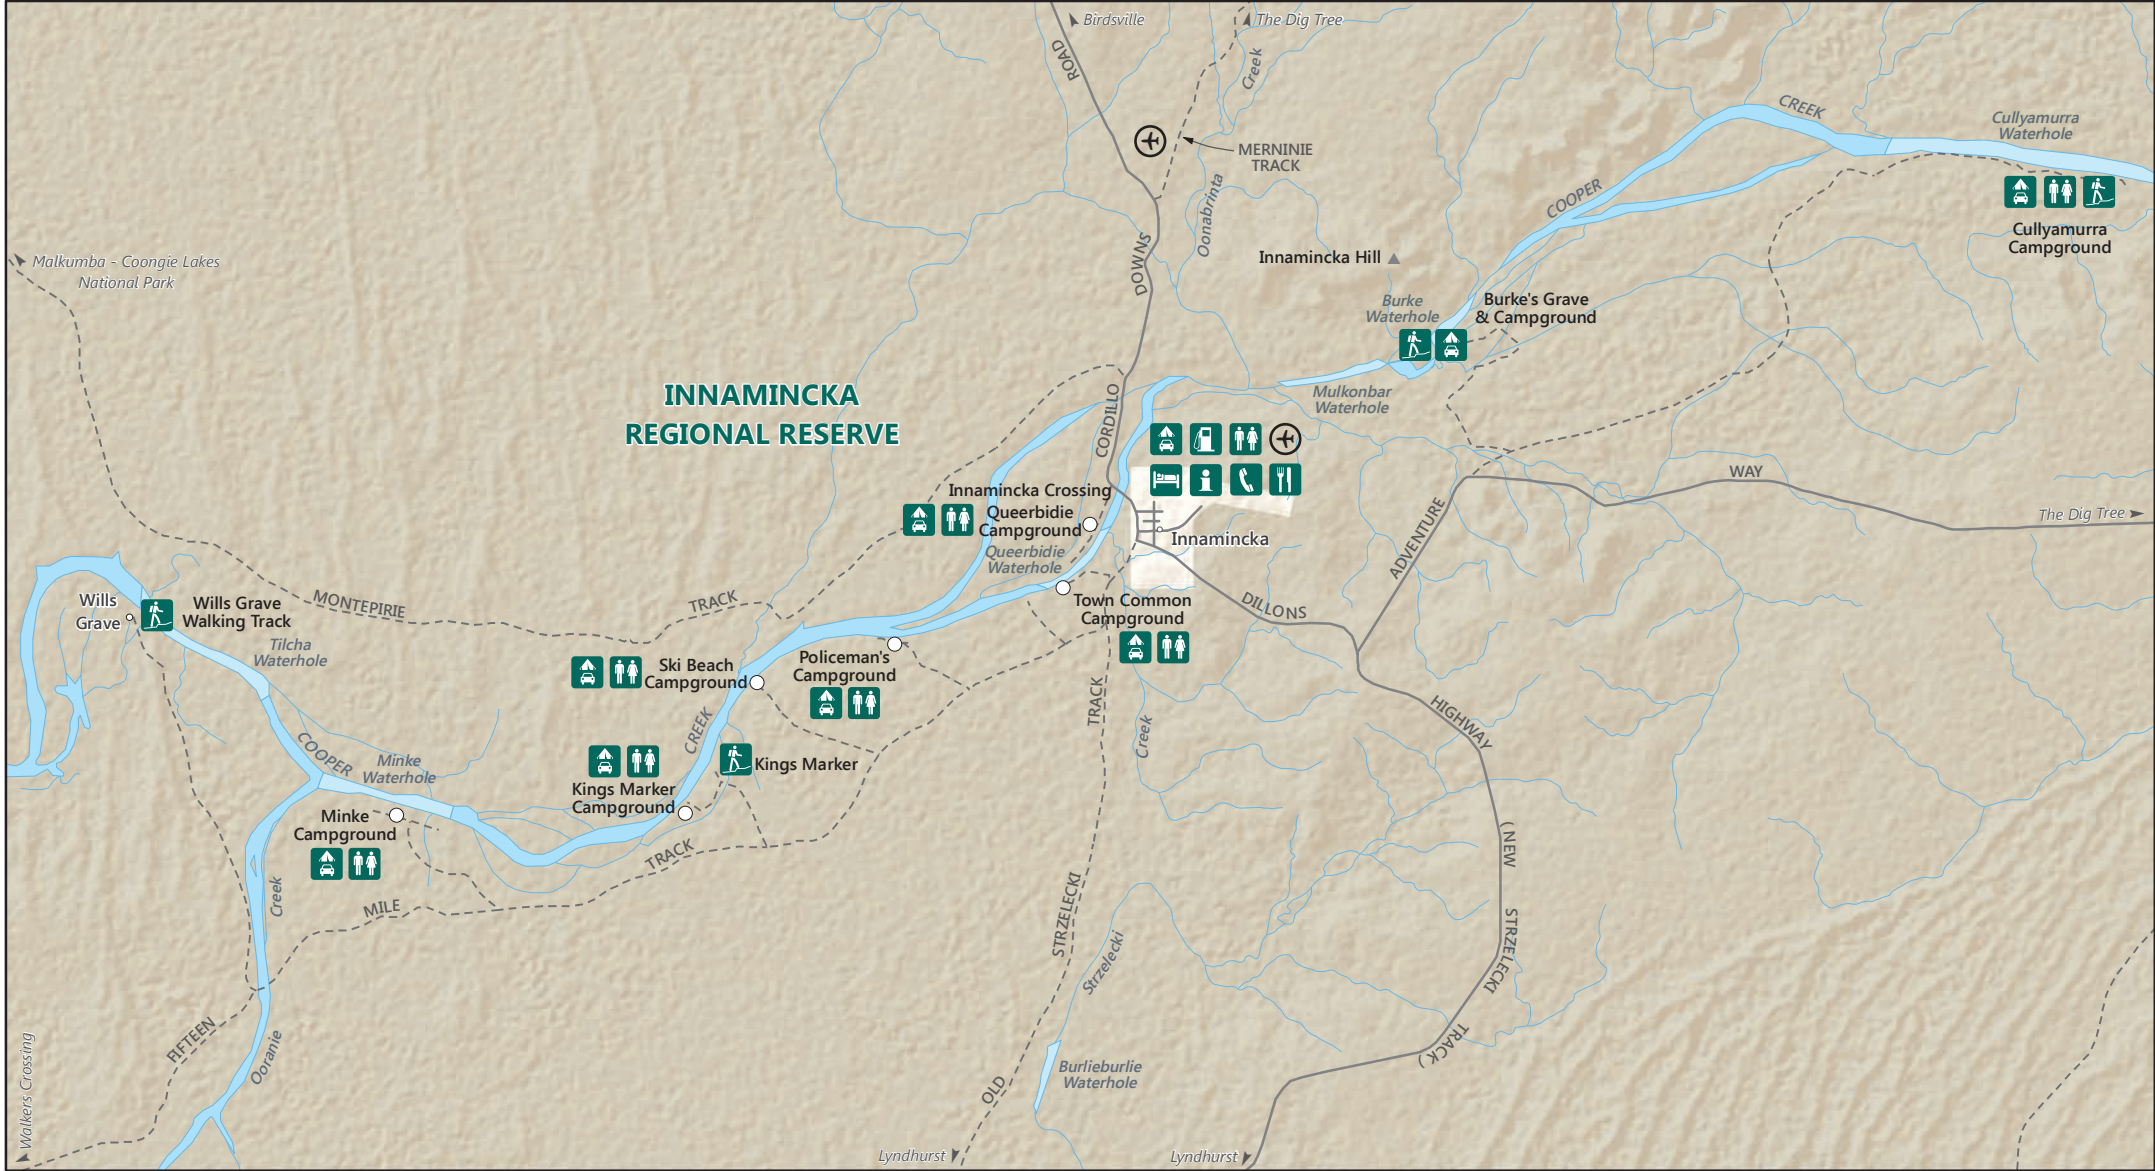

# Innamincka Regional Reserve

## Innamincka Surrounds

Government of South Australia

National Parks South Australia

- Unsealed road
- Track
- Innamincka Regional Reserve
- Water - perennial, intermittent
- Hike
- Campground
- Toilets
- Fuel
- Airstrip
- Information
- Accommodation
- Meals
- Phone

DEWNR does not guarantee that this map is error free. Use of the map is at the user's sole risk and the information contained on the map may be subject to change without notice. Cartography by DEW, Mapland - 2018