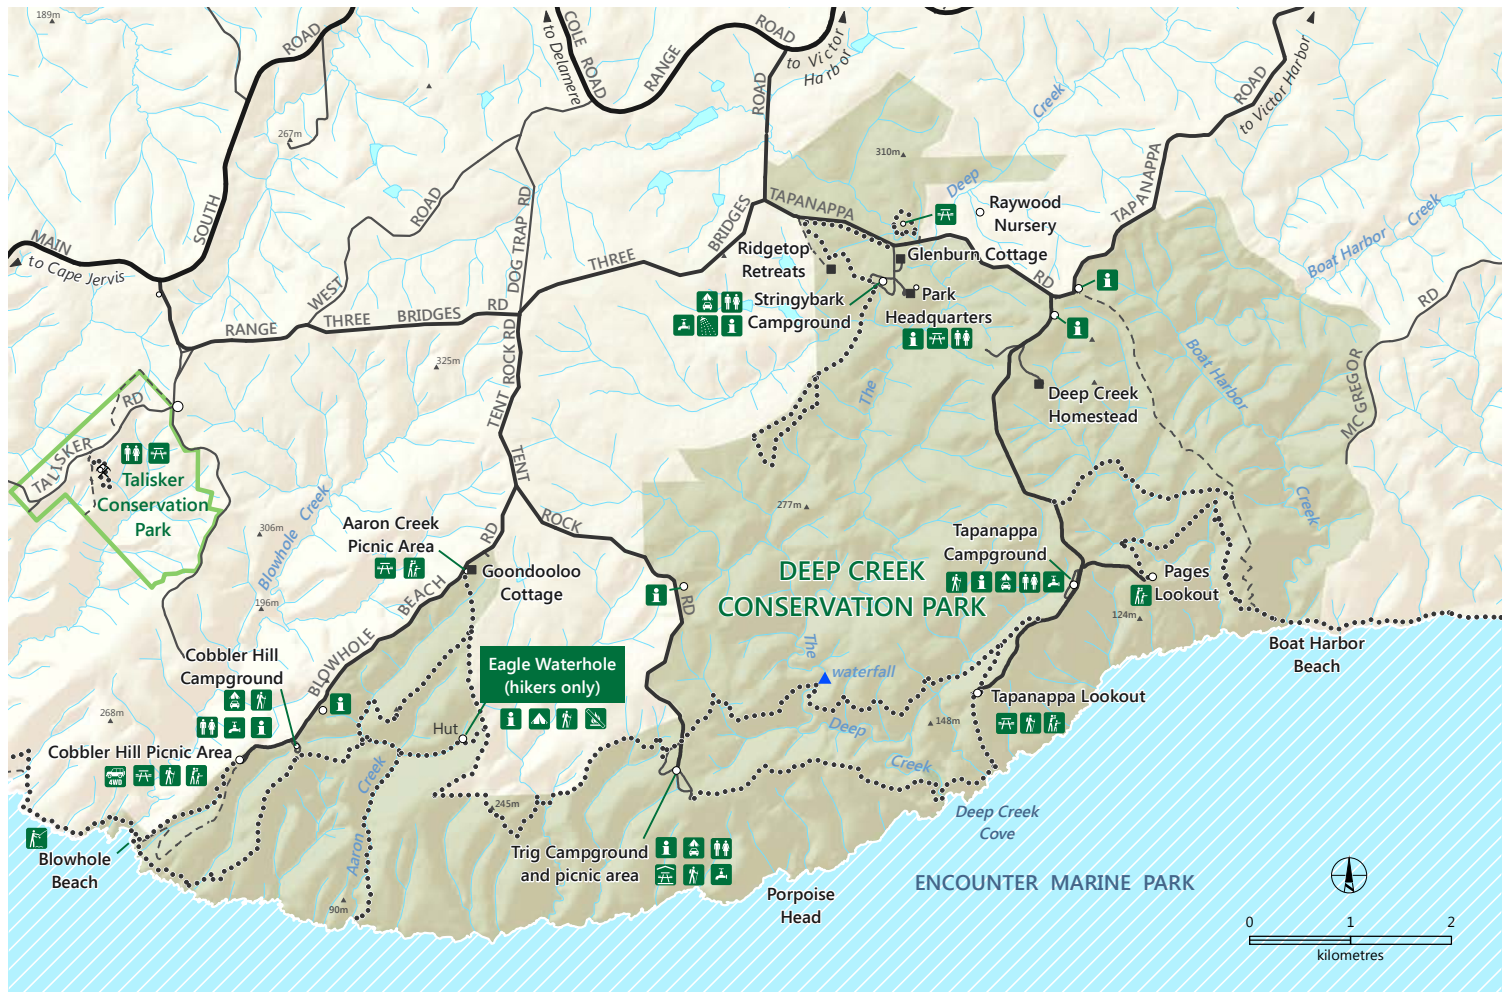

Deep Creek Conservation Park

Government of South Australia

National Parks South Australia

Eagle Waterhole

- Sealed road
- Unsealed road
- Track
- Walking trail
- Marine park
- Deep Creek Conservation Park

DEWNR does not guarantee that this map is error free. Use of the map is at the user's sole risk and the information contained on the map may be subject to change without notice. Cartography by DEWNR, Mapland - 2016

Use this map on your mobile: search Avenza PDF Maps

For more information contact:
 Deep Creek Conservation Park Headquarters
 T: 8598 0263
parks.sa.gov.au