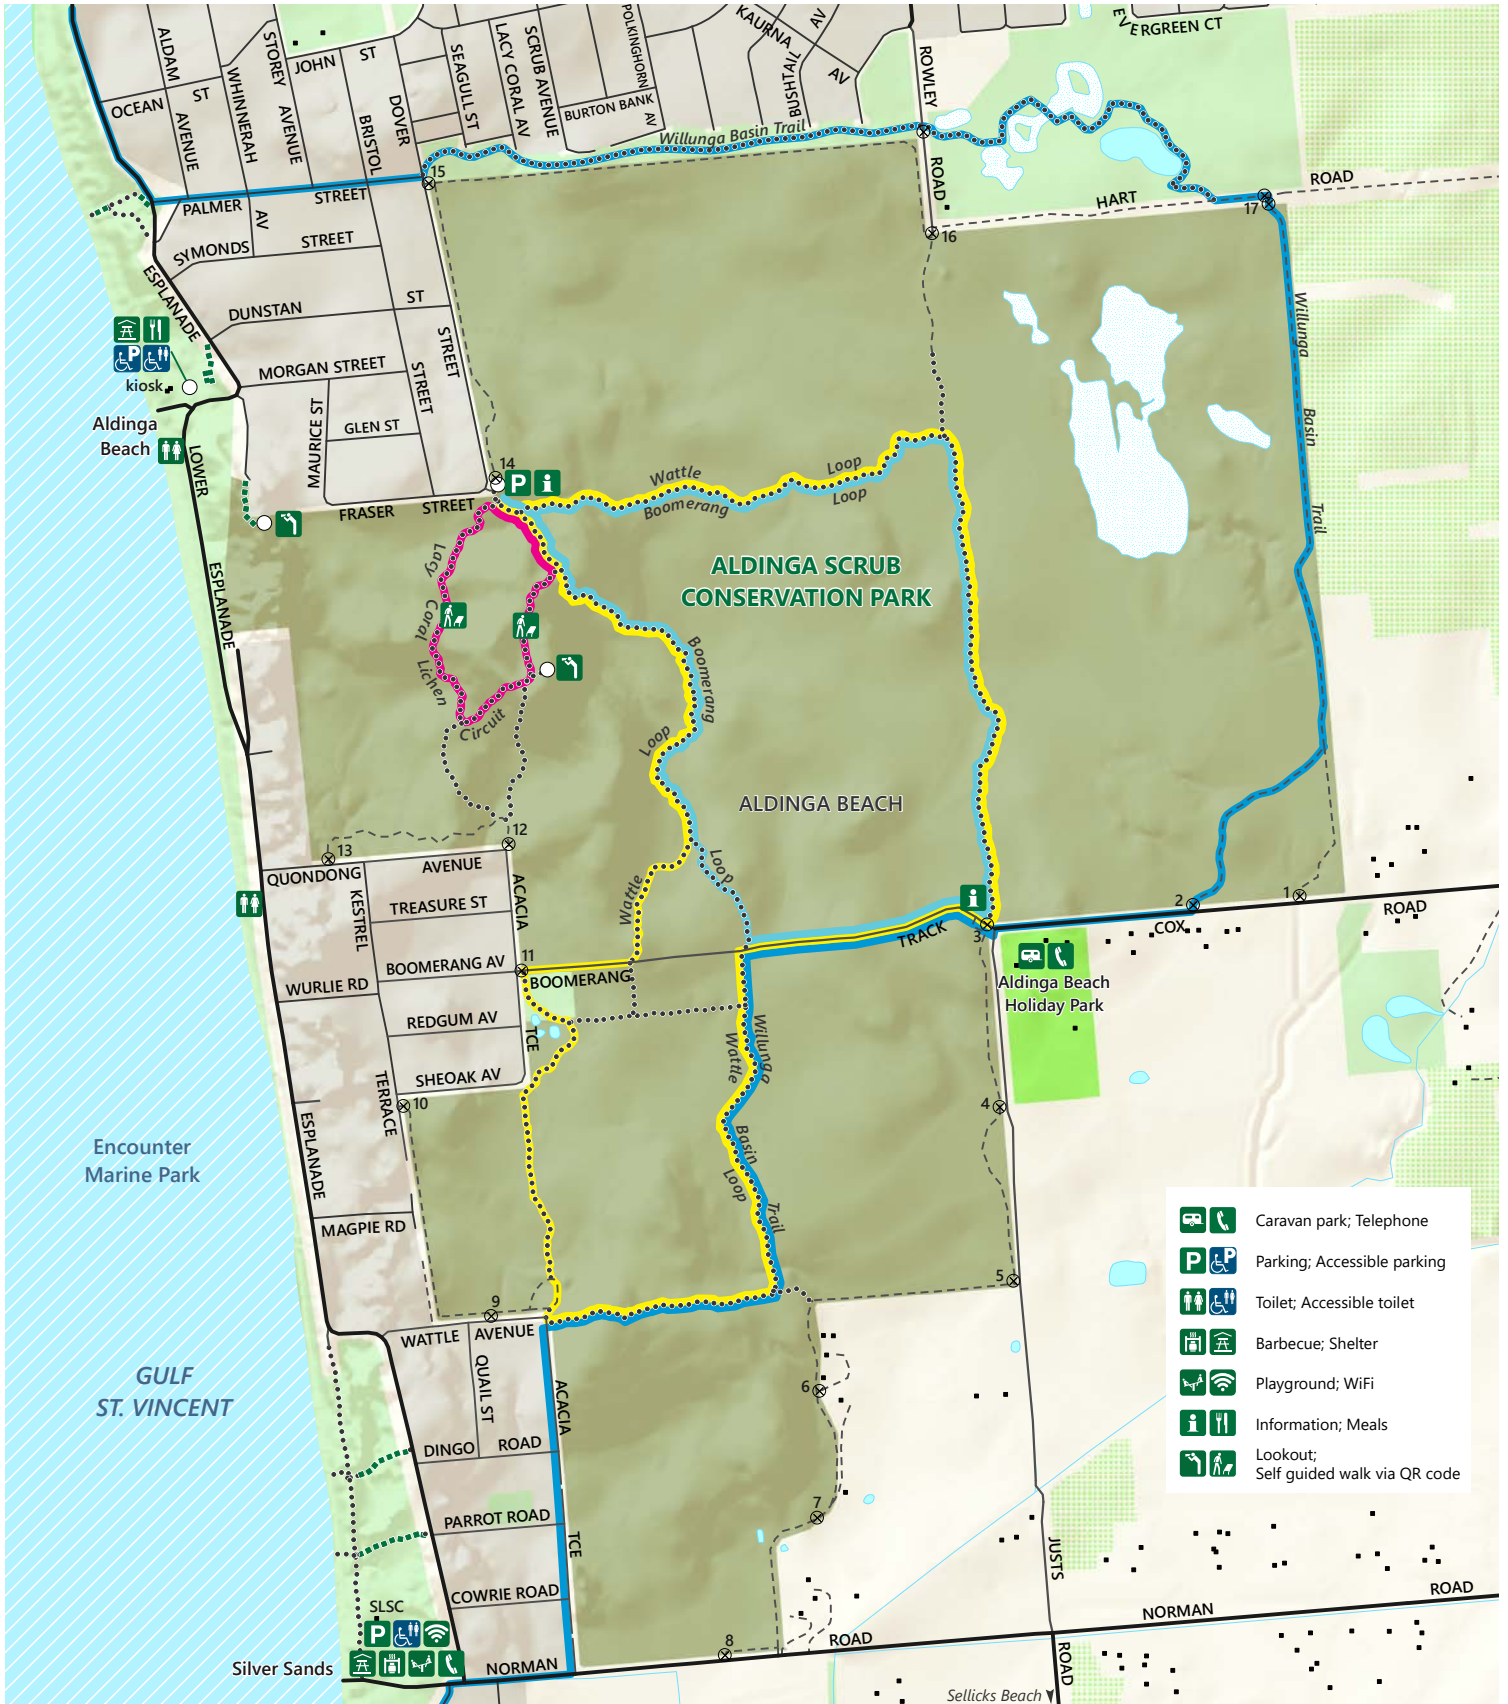

# Aldinga Scrub Conservation Park

	Caravan park; Telephone
	Parking; Accessible parking
	Toilet; Accessible toilet
	Barbecue; Shelter
	Playground; WiFi
	Information; Meals
	Lookout; Self guided walk via QR code

- Sealed road
- Unsealed road
- Track
- Walking trail
- Boardwalk
- Watercourse
- Wattle Loop (5km loop)
- Lacy Coral Lichen Circuit (1km loop)
- Boomerang Loop (3km loop)
- Willunga Basin Trail

- Building
- Gate and gate number
- Aldinga Scrub Conservation Park
- Local reserve
- Orchard/vineyard
- Built up area
- Marine park
- Waterbody

DEW does not guarantee that this map is error free. Use of the map is at the user's sole risk and the information contained on the map may be subject to change without notice.  
 Cartography by DEW, Mapland - 2020