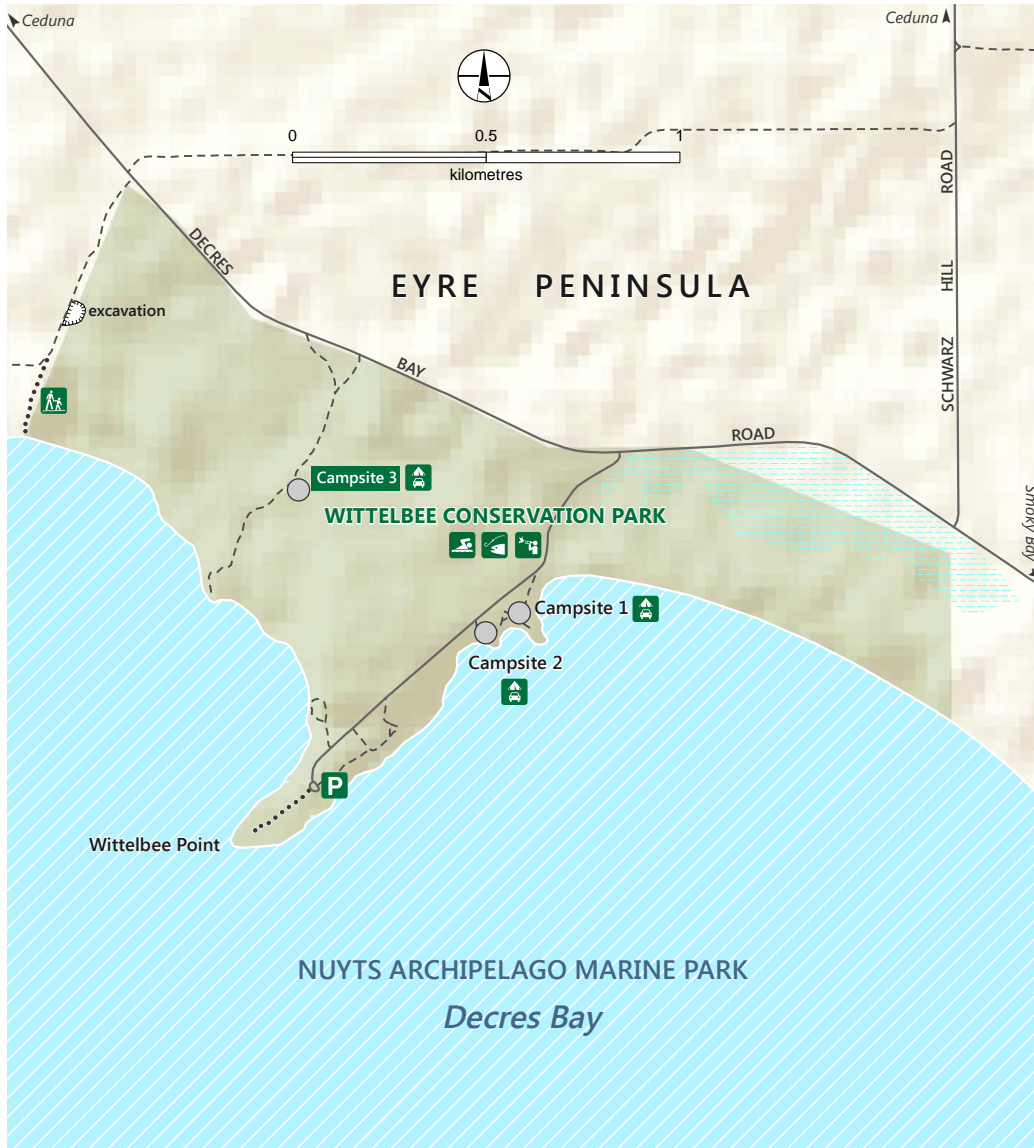

Wittelbee Conservation Park

Government of South Australia

National Parks South Australia

Campground 3

- | | | | |
|-----------------------------|-----------------|---------------|---------------|
| Wittelbee Conservation Park | Sealed road | Campground | Parking |
| Marine Park | Unsealed road | Swimming | Walking trail |
| Land subject to inundation | Vehicular track | Fishing | |
| Campground | Walking trail | Bird watching | |

parks.sa.gov.au

DEW does not guarantee that this map is error free. Use of the map is at the user's sole risk and the information contained on the map may be subject to change without notice. Cartography by DEW, Mapland - 2018

Use this map on your mobile: search Avenza PDF Maps

Book online at parks.sa.gov.au
Get the Avenza PDF Maps app to use park maps on your phone.
For more information, contact: (08) 8625 3144