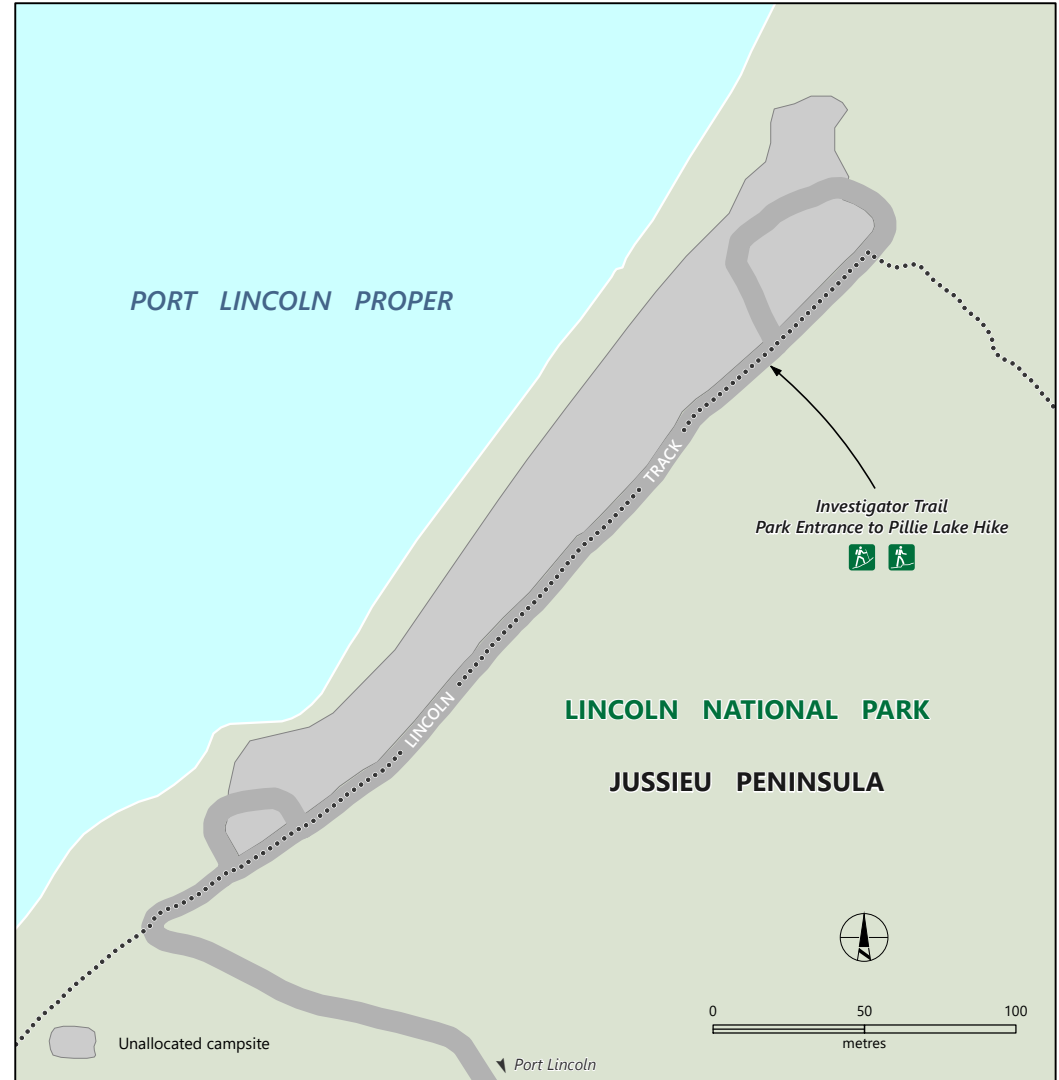

# Lincoln National Park

- Campground
- Boat ramp
- Lighthouse
- Hike
- NPWSA boundary
- Toilets
- Lookout
- No fires
- Trek

- Sealed road
- Unsealed road
- Track (4WD)
- Walking trail
- Lincoln National Park
- Marine park
- Marine park - Sanctuary zone
- Marine Park special purpose zone: Shore fishing allowed

## Lincoln Track Campground

DEW does not guarantee that this map is error free. Use of the map is at the user's sole risk and the information contained on the map may be subject to change without notice. Cartography by DEW, Mapland - 2019