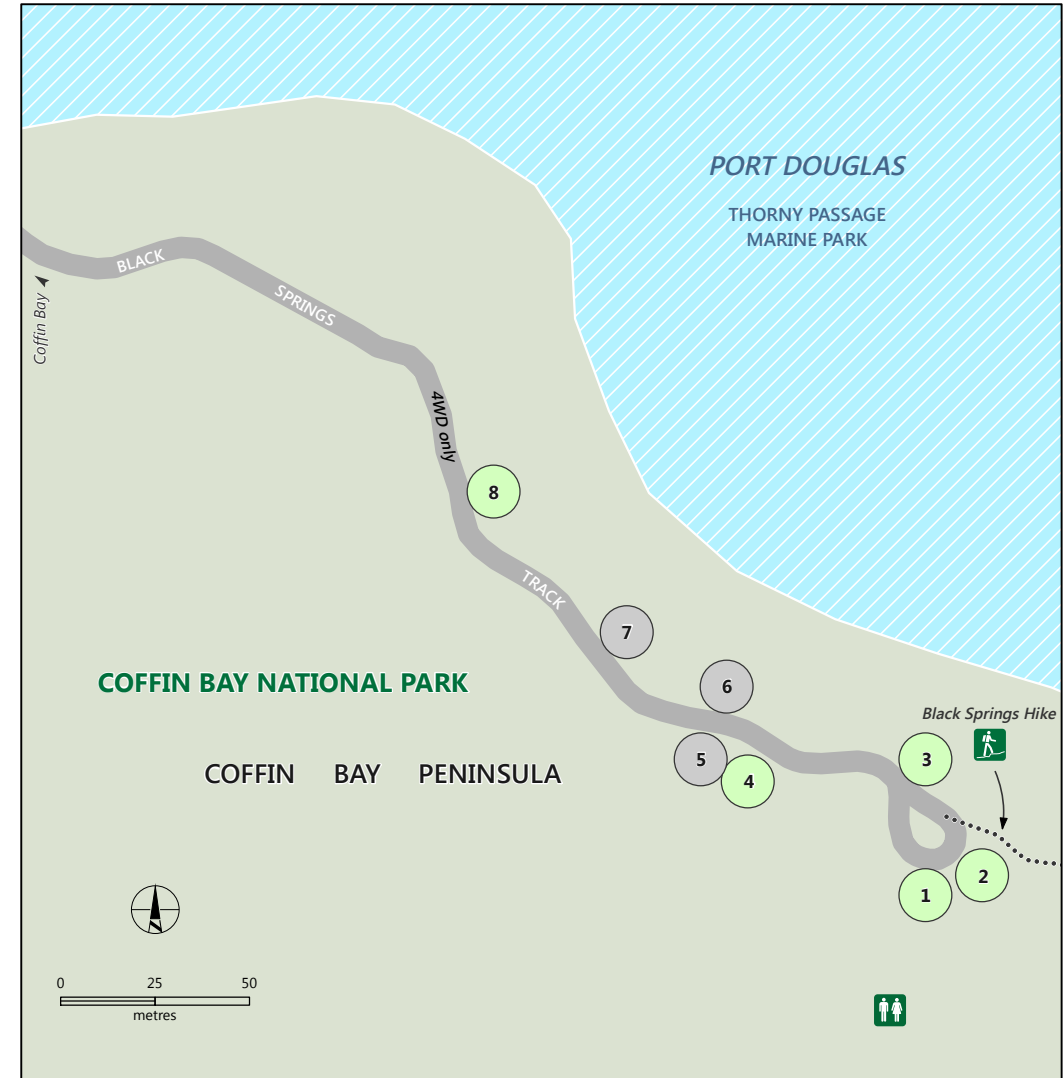

Coffin Bay National Park

Government of South Australia

National Parks South Australia

Black Springs Campground

- Campground
- Toilets
- Information
- Lookout
- Fishing
- Sheltered picnic area
- Parking
- Hike
- NPWSA boundary

- Sealed road
- Unsealed road
- Track
- Walking trail
- Coffin Bay National Park
- Marine park
- Marine park - Sanctuary zone
- Camp site number - suitable for tents
- Camp site number - suitable for camper trailers

Use this map on your mobile: search Avenza PDF Maps

For more information contact:
 Natural Resources Centre Port Lincoln
 T: 08 8688 3111
www.naturalresources.sa.gov.au/eyrepeninsula