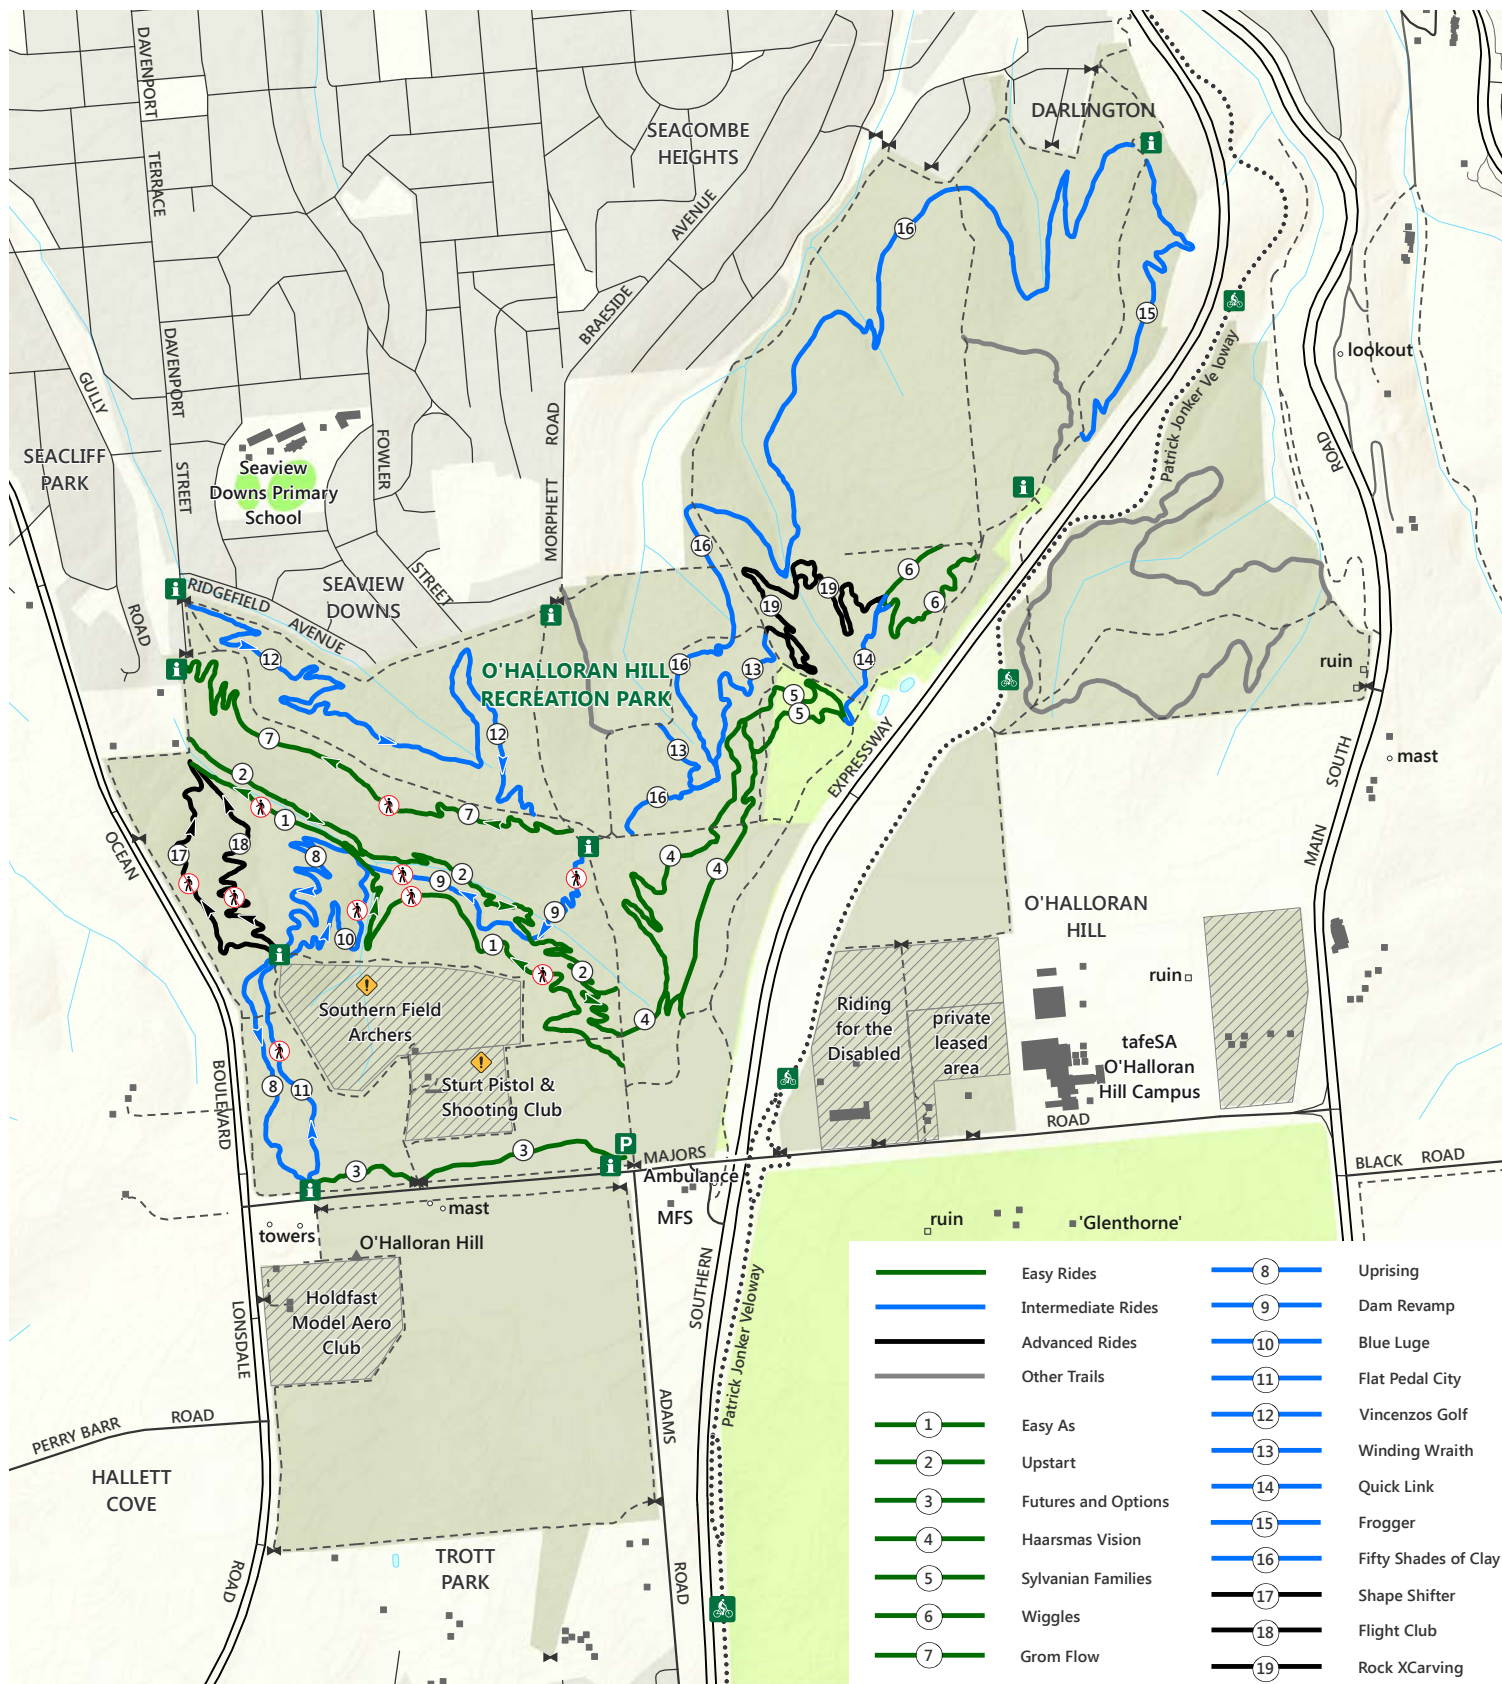

O'Halloran Hill Recreation Park

Government of South Australia

National Parks and Wildlife Service South Australia

- ■ Building; Ruin
- ▶ Gate; Direction of ride
- Sealed road
- - - Unsealed road
- - - - Vehicle track
- Cycleway

- i** **P** Information; Parking
- no pedestrian** **caution** No pedestrians; Caution
- water** Water - perennial
- hatched** Leased area
- green** O'Halloran Hill Recreation Park
- light green** Proposed DEW reserve
- grey** Built-up area

DEW does not guarantee that this map is error free. Use of the map is at the user's sole risk and the information contained on the map may be subject to change without notice. Cartography by DEW, Mapland - 2019