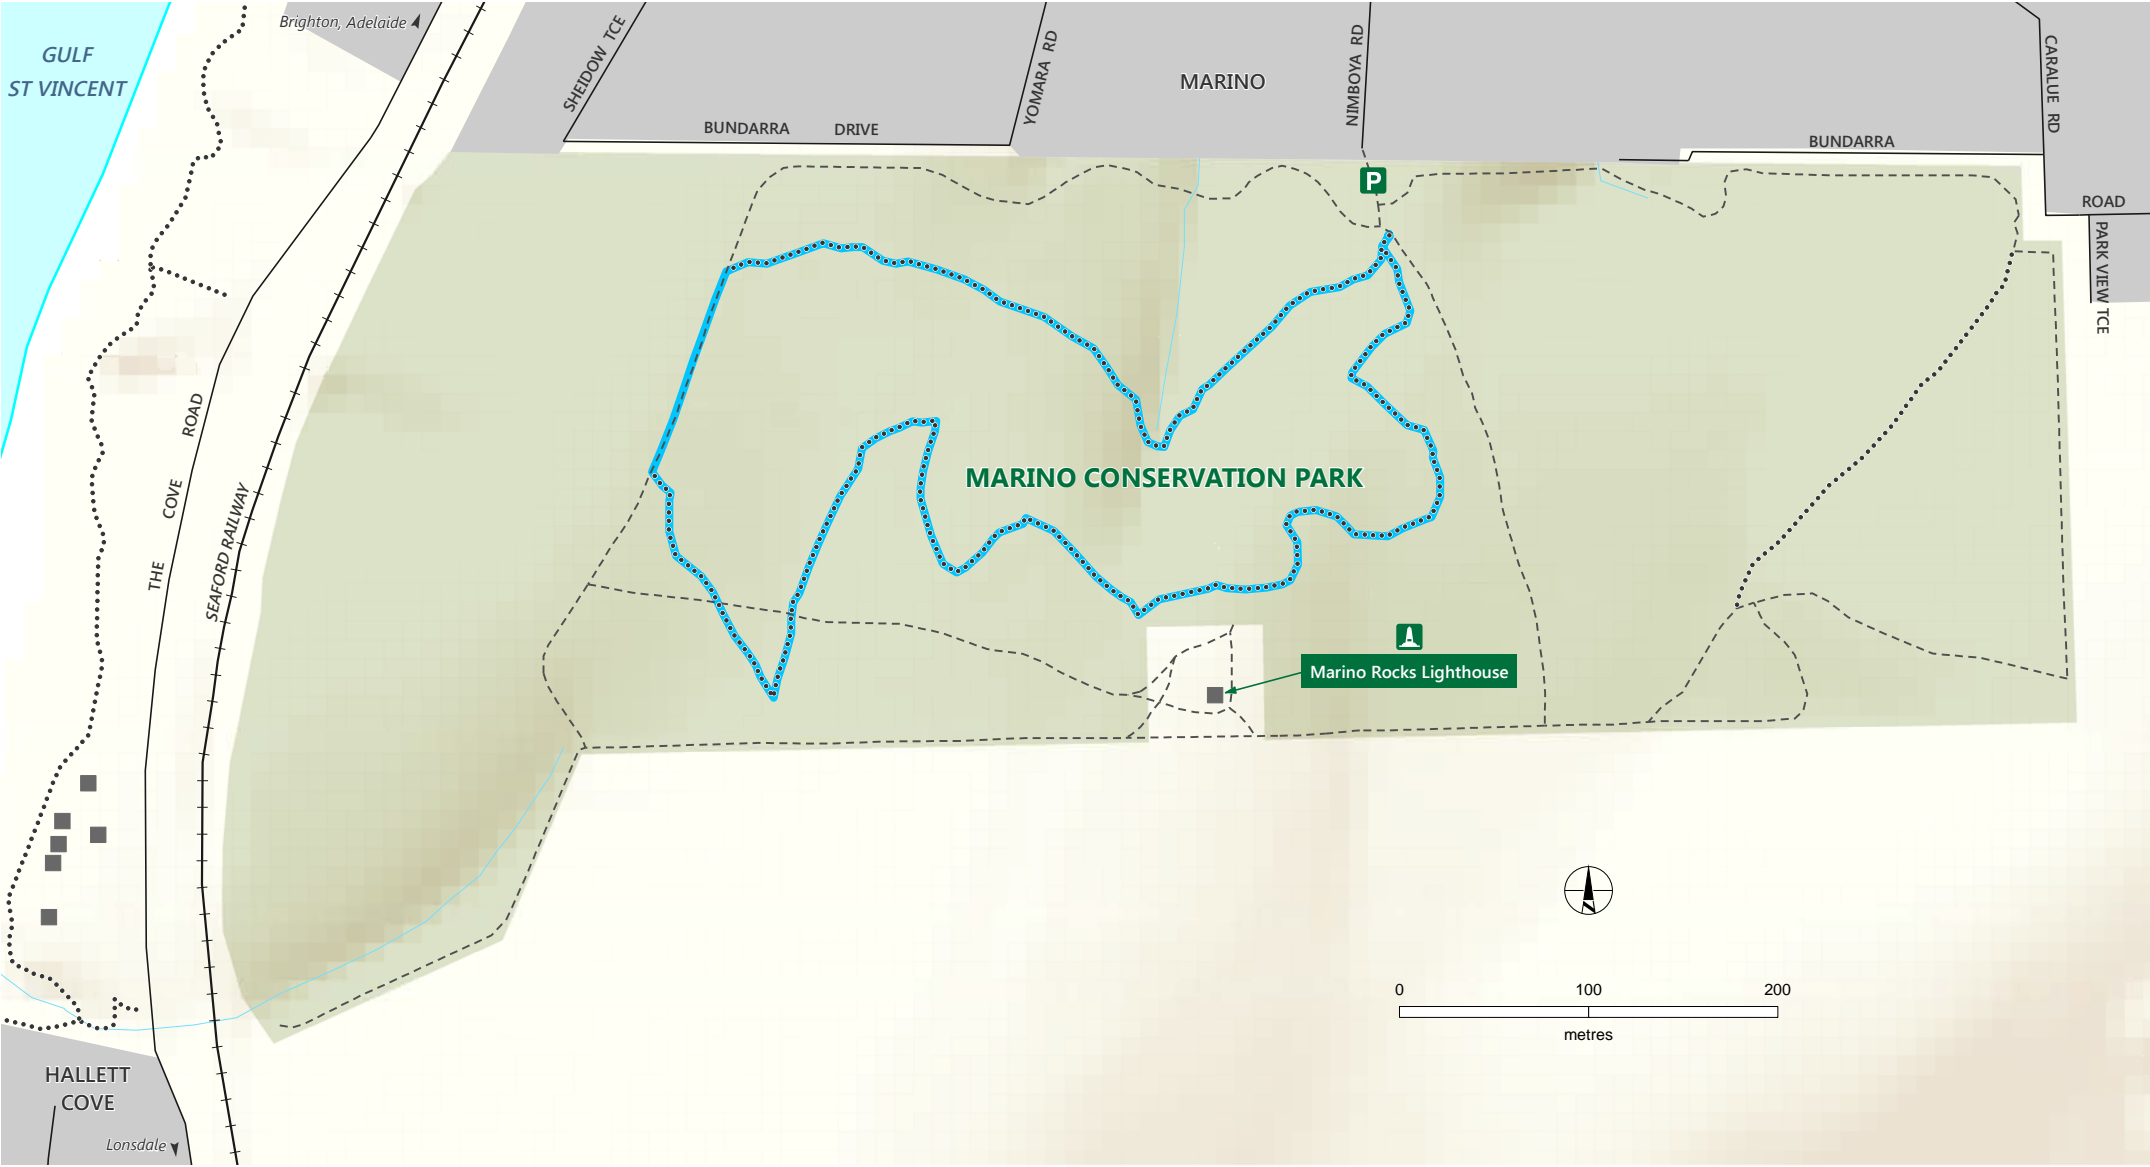

Marino Conservation Park

Government of South Australia

National Parks South Australia

- Sealed road
- - - Track
- Walking trail
- +— Railway
- Botanical Trail
- Building
- Marino Conservation Park
- Built-up area
- P Parking
- ⚓ Historic site

parks.sa.gov.au

DEWNR does not guarantee that this map is error free. Use of the map is at the user's sole risk and the information contained on the map may be subject to change without notice. Cartography by DEWNR, Mapland - 2017